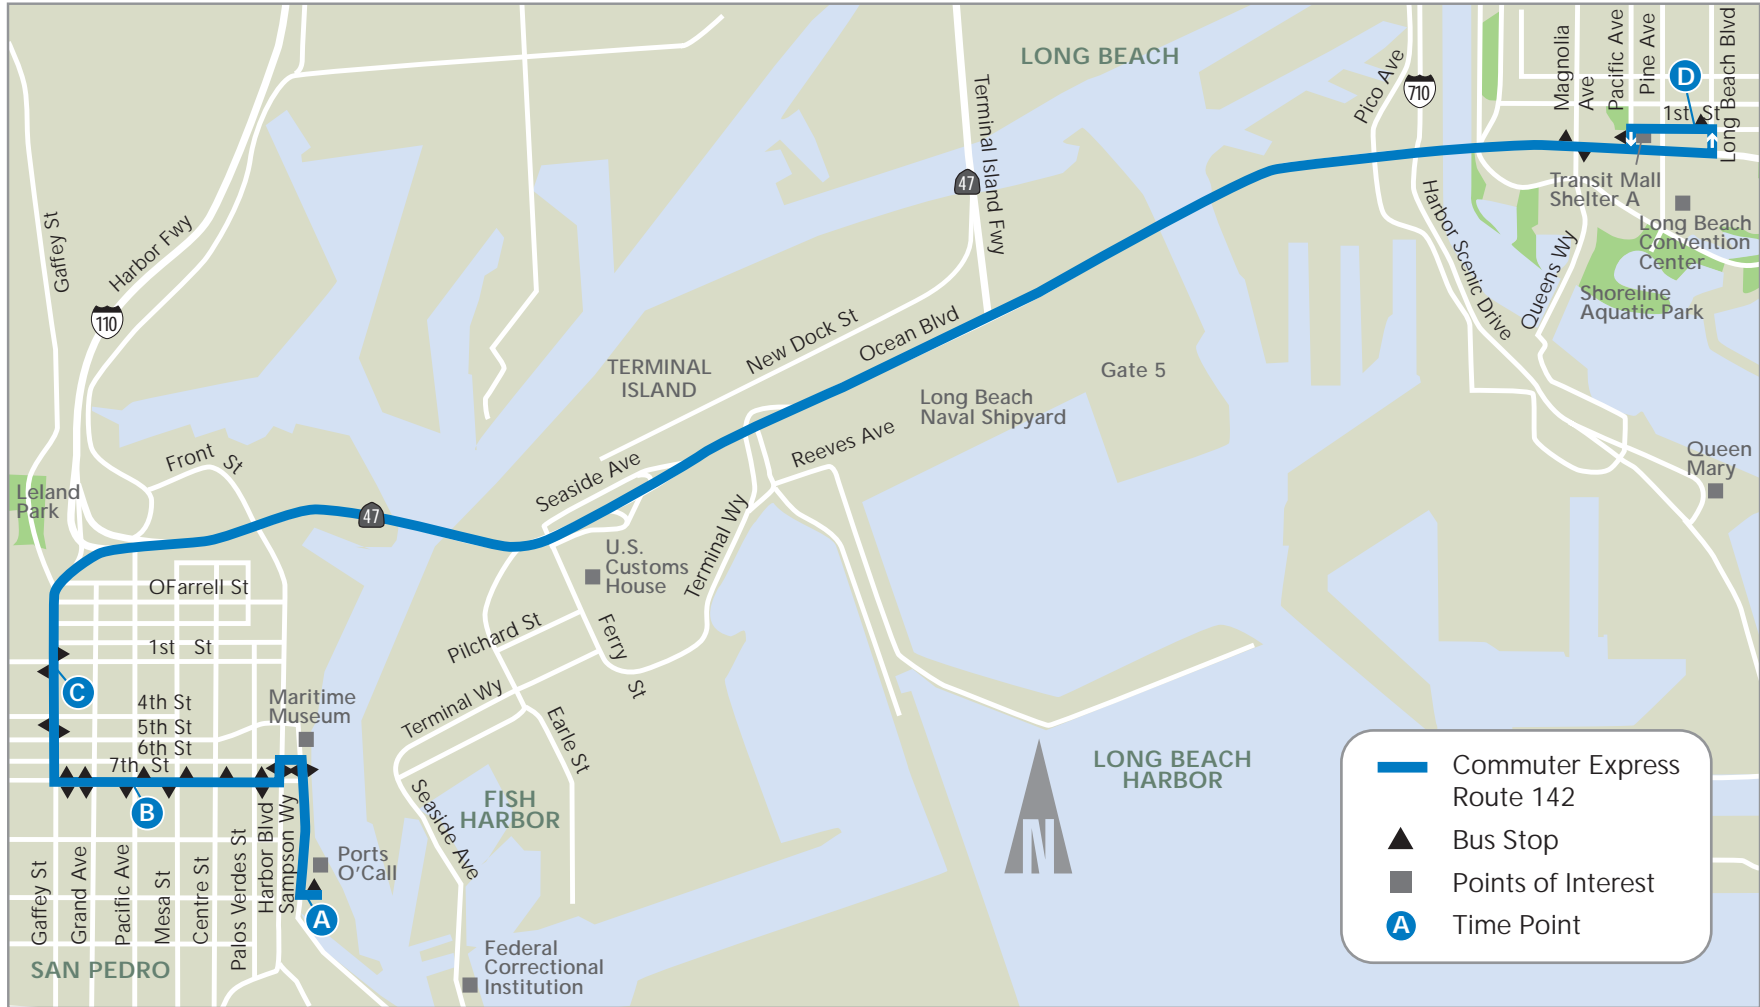

EASTBOUND				
	Ports O'Call & Sampson A	7th & Pacific B	Gaffey & 1st C	Long Beach Transit Mall D
MONDAY – FRIDAY				
FIRST BUS	5:30AM	5:36	5:41	5:56
then every	:00	:06	:11	:26
30 minutes until	9:00PM	9:06	9:11	9:26
	9:30PM	9:36	9:41	9:56
LAST BUS	10:30PM	10:36	10:41	10:56
SATURDAYS, SUNDAYS & HOLIDAYS				
FIRST BUS	5:30AM	5:36	5:41	5:56
then every	:30	:36	:41	:56
60 minutes until	9:00AM	9:06	9:11	9:26
then every	:30	:36	:41	:56
30 minutes until	9:00PM	9:06	9:11	9:26
	9:30PM	9:36	9:41	9:56
LAST BUS	10:30PM	10:36	10:41	10:56

WESTBOUND				
	Long Beach Transit Mall D	Gaffey & 1st C	7th & Pacific B	Ports O'Call & Sampson A
MONDAY – FRIDAY				
FIRST BUS	5:30AM	5:45	5:50	5:56
then every	:00	:15	:20	:26
30 minutes until	9:00PM	9:15	9:20	9:26
	10:00PM	10:15	10:20	10:26
LAST BUS	11:00PM	11:15	11:20	11:26
SATURDAYS, SUNDAYS & HOLIDAYS				
FIRST BUS	6:00AM	6:15	6:20	6:26
then every	:00	:15	:20	:26
60 minutes until	9:00AM	9:15	9:20	9:26
then every	:30	:45	:50	:56
30 minutes until	9:00PM	9:15	9:20	9:26
	10:00PM	10:15	10:20	10:26
LAST BUS	11:00PM	11:15	11:20	11:26

Times are approximate and may vary due to traffic and weather conditions. Please plan your trip accordingly.

City of Los Angeles
Department of Transportation

(213, 310, 323 or/o 818) 808-2273
www.ladottransit.com