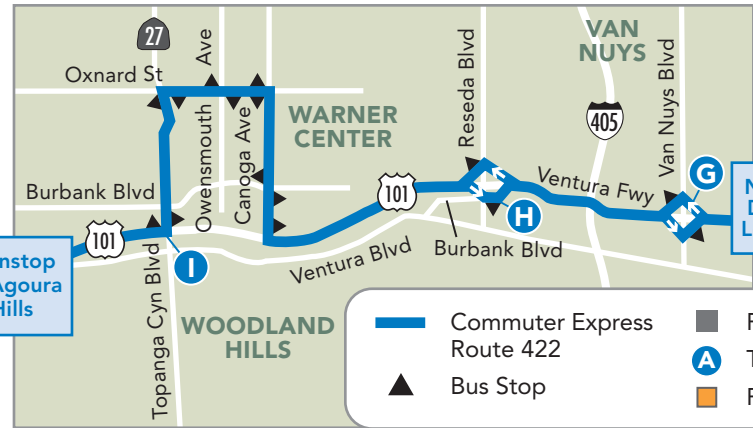

Agoura Hills

Thousand Oaks

Shrine Auditorium

También en español

City of Los Angeles
Department of Transportation

THOUSAND OAKS/AGOORA HILLS

SAN FERNANDO VALLEY

DOWNTOWN LOS ANGELES

TO HOLLYWOOD/SAN FERNANDO VALLEY/AGOORA HILLS/THOUSAND OAKS

Jefferson & Hoover	Figueroa & 7th	Broadway & Temple	101 Hwy & Alvarado	101 Hwy & Western	101 Hwy & Van Nuys	101 Hwy & Reseda	101 Hwy & Topanga	Thousand Oaks & Kanan	Agoura & Westlake	Thousand Oaks Transit Ctr.	Wilbur & Thousand Oaks
A	B	D	E	F	G	H	I	J	K	L	M
4:50	5:00	5:09	5:13	5:19	5:33	5:42	5:54	6:09	6:25	6:39	6:45
5:10	5:20	5:29	5:33	5:39	5:53	6:02	6:14	6:29	6:45	6:59	7:05
5:30	5:40	5:49	5:53	5:59	6:13	6:22	6:34	6:49	7:05	7:19	7:25
5:45	5:55	6:04	6:08	6:14	6:28	6:37	6:49	7:04	7:20	7:34	7:40
—	—	—	6:14	6:20	6:34	6:43	6:55	—	—	—	—
6:00	6:10	6:19	6:23	6:29	6:43	6:52	7:04	7:19	7:35	7:49	7:55
—	—	—	6:29	6:35	6:49	6:58	7:10	—	—	—	—
6:15	6:25	6:34	6:38	6:44	6:58	7:07	7:19	7:34	7:50	8:04	8:10
—	—	—	6:44	6:50	7:04	7:13	7:25	—	—	—	—
6:30	6:40	6:49	6:53	6:59	7:13	7:22	7:34	7:49	8:05	8:19	8:25
—	—	—	6:59	7:05	7:19	7:28	7:40	—	—	—	—
6:45	6:55	7:04	7:08	7:14	7:28	7:37	7:49	8:04	8:20	8:34	8:40
7:00	7:10	7:19	7:23	7:29	7:43	7:52	8:04	—	—	—	—
—	—	—	7:34	7:40	7:54	8:03	8:15	—	—	—	—
7:20	7:30	7:39	7:43	7:49	8:03	8:12	8:24	8:39	8:55	9:09	9:15
7:40	7:50	7:59	8:03	8:09	8:23	8:32	8:44	—	—	—	—
8:00	8:10	8:19	8:23	8:29	8:43	8:52	9:04	—	—	—	—
8:30	8:40	8:49	8:53	8:59	9:13	9:22	9:34	—	—	—	—
9:00	9:10	9:20	9:24	9:30	9:44	9:53	10:05	—	—	—	—