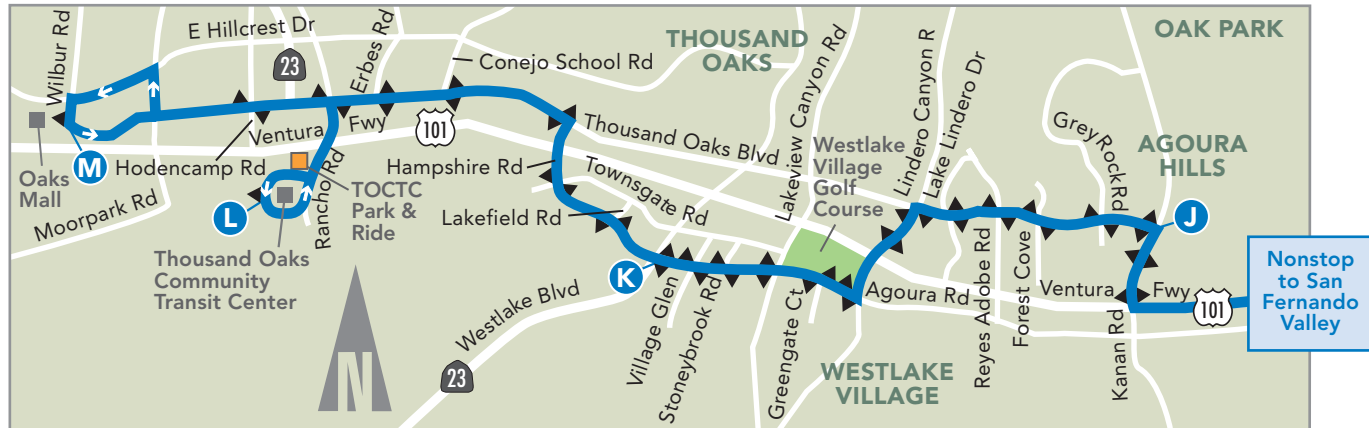

Agoura Hills

Thousand Oaks

Shrine Auditorium

También en español

City of Los Angeles
Department of Transportation

THOUSAND OAKS/AGOORA HILLS

SAN FERNANDO VALLEY

DOWNTOWN LOS ANGELES

TO HOLLYWOOD/SAN FERNANDO VALLEY/AGOORA HILLS/THOUSAND OAKS

Jefferson & Hoover	Figueroa & 7th	Broadway & Temple	101 Hwy & Alvarado	101 Hwy & Western	101 Hwy & Van Nuys	101 Hwy & Reseda	101 Hwy & Topanga	Thousand Oaks & Kanan	Agoura & Westlake	Thousand Oaks Transit Ctr.	Wilbur & Thousand Oaks
A	B	D	E	F	G	H	I	J	K	L	M
4:50	5:00	5:09	5:13	5:19	5:33	5:42	5:54	6:09	6:25	6:39	6:45
5:10	5:20	5:29	5:33	5:39	5:53	6:02	6:14	6:29	6:45	6:59	7:05
5:30	5:40	5:49	5:53	5:59	6:13	6:22	6:34	6:49	7:05	7:19	7:25
5:45	5:55	6:04	6:08	6:14	6:28	6:37	6:49	7:04	7:20	7:34	7:40
—	—	—	6:14	6:20	6:34	6:43	6:55	—	—	—	—
6:00	6:10	6:19	6:23	6:29	6:43	6:52	7:04	7:19	7:35	7:49	7:55
—	—	—	6:29	6:35	6:49	6:58	7:10	—	—	—	—
6:15	6:25	6:34	6:38	6:44	6:58	7:07	7:19	7:34	7:50	8:04	8:10
—	—	—	6:44	6:50	7:04	7:13	7:25	—	—	—	—
6:30	6:40	6:49	6:53	6:59	7:13	7:22	7:34	7:49	8:05	8:19	8:25
—	—	—	6:59	7:05	7:19	7:28	7:40	—	—	—	—
6:45	6:55	7:04	7:08	7:14	7:28	7:37	7:49	8:04	8:20	8:34	8:40
7:00	7:10	7:19	7:23	7:29	7:43	7:52	8:04	—	—	—	—
—	—	—	7:34	7:40	7:54	8:03	8:15	—	—	—	—
7:20	7:30	7:39	7:43	7:49	8:03	8:12	8:24	8:39	8:55	9:09	9:15
7:40	7:50	7:59	8:03	8:09	8:23	8:32	8:44	—	—	—	—
8:00	8:10	8:19	8:23	8:29	8:43	8:52	9:04	—	—	—	—
8:30	8:40	8:49	8:53	8:59	9:13	9:22	9:34	—	—	—	—
9:00	9:10	9:20	9:24	9:30	9:44	9:53	10:05	—	—	—	—