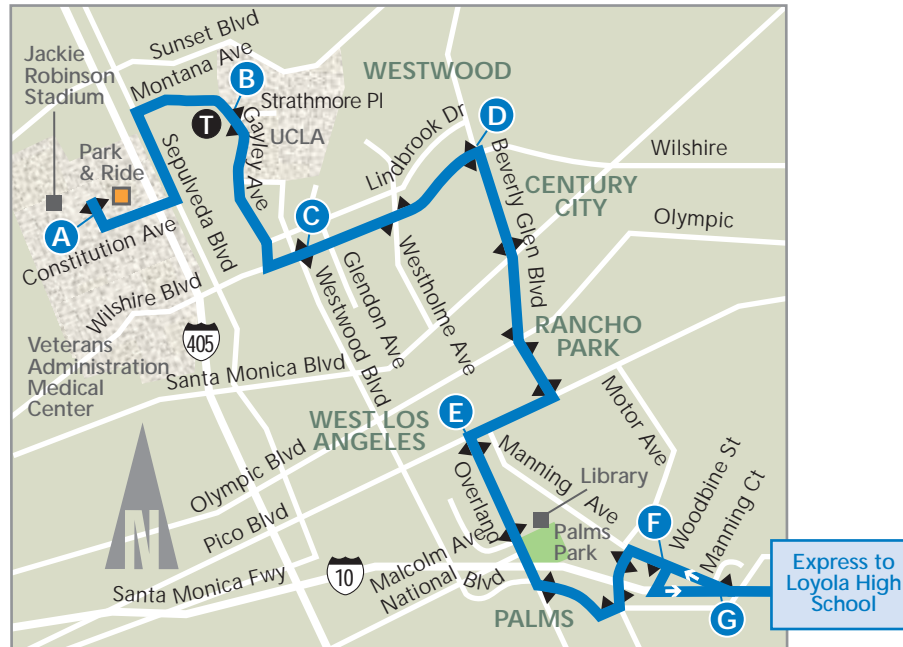

TO DOWNTOWN LOS ANGELES

VA Medical Center Park & Ride	Gayley & Strathmore	Wilshire & Westwood	Wilshire & Beverly Glen	Overland & Pico	Manning & Woodbine	Loyola High School	Olive & Pico	Figueroa & 7th	Hope & 1st	Los Angeles & Temple	Union Station
A	B	C	D	E	F	H	I	K	M	N	O
6:20	6:23	6:27	6:30	6:37	6:42	6:52	6:58	7:02	7:09	7:13	7:18
6:45	6:48	6:52	6:55	7:03	7:09	7:20	7:27	7:32	7:40	7:44	7:49
7:15	7:19	7:24	7:27	7:36	7:44	7:56	8:04	8:10	8:18	8:22	8:27
7:40	7:44	7:49	7:52	8:01	8:09	8:22	8:32	8:38	8:46	8:50	8:55

No local service between Sepulveda/Montana and Manning/Woodbine or in Downtown Los Angeles. Use DASH or Metro Bus for local trips.

TO WESTWOOD

Union Station	Los Angeles & Temple	Hope & 1st	Grand & 7th-8th	Grand & Pico	Loyola High School	Manning & National	Overland & Pico	Wilshire & Beverly Glen	Wilshire & Westwood	Gayley & Strathmore	VA Medical Center Park & Ride
O	N	M	L	J	H	G	E	D	C	B	A
4:25	4:30	4:34	4:41	4:45	4:53	5:04	5:12	5:23	5:28	5:33	5:37
4:55	5:00	5:04	5:12	5:20	5:31	5:45	5:57	6:10	6:15	6:20	6:24
5:20	5:25	5:31	5:41	5:49	5:59	6:12	6:24	6:37	6:42	6:47	6:51
5:55	6:00	6:05	6:14	6:18	6:28	6:41	6:49	7:00	7:05	7:10	7:14

No local service between in Downtown Los Angeles or between Manning/National and Sepulveda/Montana. Use DASH or Metro Bus for local trips. **PM times are indicated in bold type.**

Times are approximate and may vary due to traffic and weather conditions. Please plan your trip accordingly.

-  Commuter Express Route 431
-  Bus Stop
-  Points of Interest
-  Park & Ride lot
-  Time Point
-  Transfer Point to/from Metro Local Line 2

WESTWOOD/RANCHO PARK/PALMS

DOWNTOWN LOS ANGELES

ADDITIONAL STOPS (not shown on map)