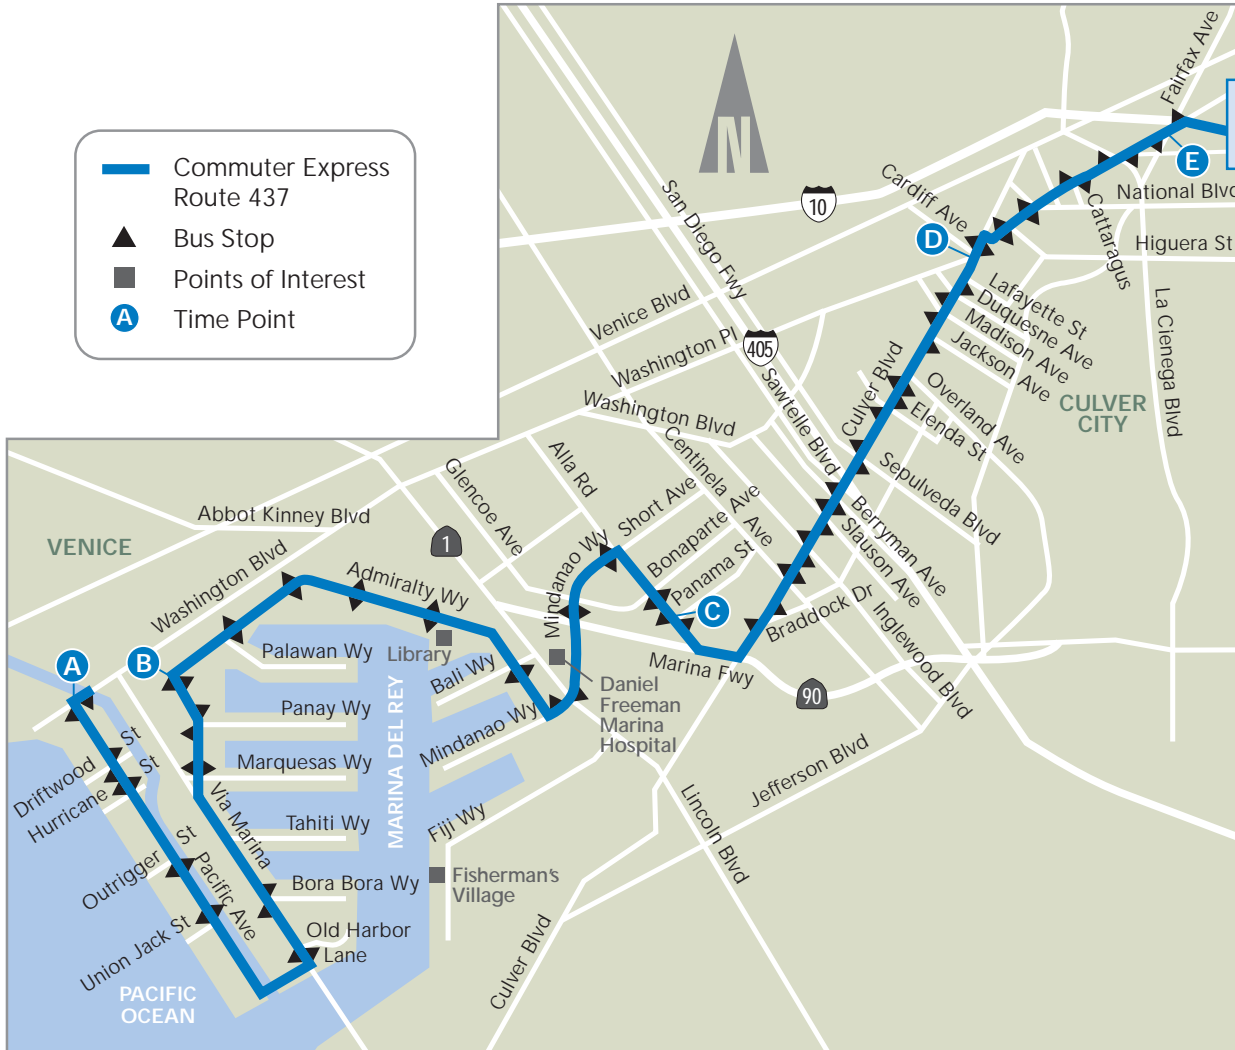

VENICE/MARINA DEL REY/MAR VISTA/CULVER CITY

DOWNTOWN LOS ANGELES

- Commuter Express Route 437
- Bus Stop
- Points of Interest
- Time Point

Nonstop to Downtown Los Angeles

Nonstop to Culver City