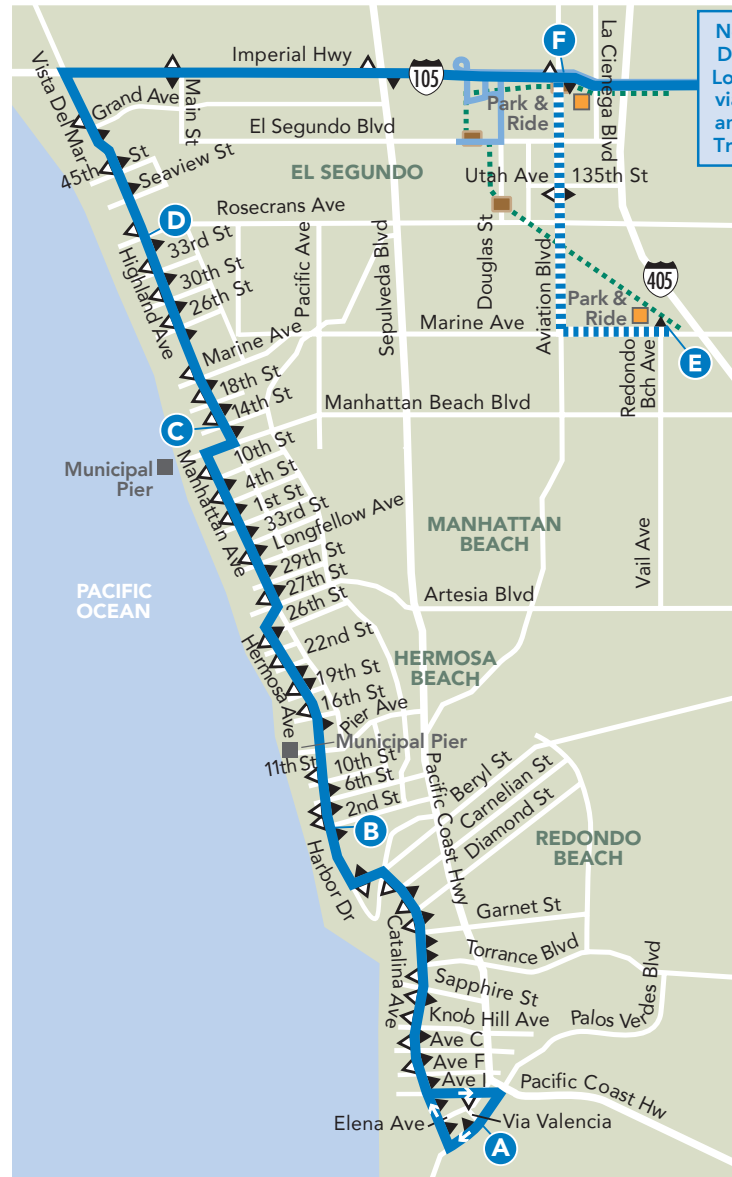

PM times are indicated in bold type. For this PM commuter service, no drop-offs in Downtown LA, Figueroa Corridor or USC and no pick-ups west of the Aviation Blvd./Century Fwy Park & Ride. Use DASH, Beach Cities Transit or Metro Bus for local trips. \*No real-time information available for this trip.

City of Los Angeles  
Department of Transportation

- Commuter Express Route 438
- Alternate Route to/from Redondo Beach/Marine Park & Ride
- Commuter Express Route 439
- Bus Stop
- Drop-Off Only
- Points of Interest
- Park & Ride
- Time Point
- Metro Green Line
- Metro Red Line
- Metro Purple Line
- Metro Blue Line
- Metro Expo Line
- Metro Silver Line
- Metro Rail Station
- Transitway Station

### PARK & RIDE LOCATIONS

#### Metro Rail Park & Ride

2406 Marine Ave  
Redondo Beach, CA 90278

Redondo Beach/Hermosa Beach/  
Manhattan Beach/El Segundo

Downtown Los Angeles