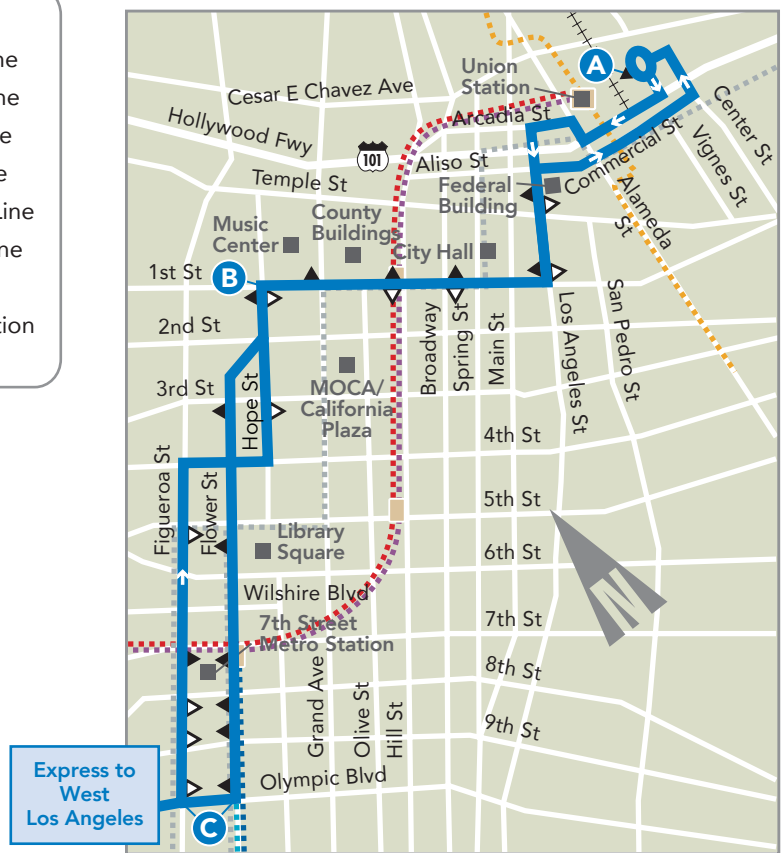

TO WEST LOS ANGELES

Union Station	Hope & 1st	Flower & Olympic	Century Park East & Constellation	Wilshire & Beverly Glen	Wilshire & Veteran
A	B	C	D	E	F
6:50	6:57	7:04	7:40	7:52	8:02
7:15	7:22	7:29	8:05	8:17	8:27
7:40	7:47	7:54	8:30	8:37	8:47
8:10	8:17	8:24	9:00	9:07	9:17

For this AM commuter service, no drop-offs in Downtown LA and no pick-ups except in Downtown LA. Use DASH or Metro Bus for local trips.

TO DOWNTOWN LOS ANGELES

Wilshire & Veteran	Wilshire & Beverly Glen	Century Park East & Constellation	Figuroa & Olympic	Hope & 1st	Union Station
F	E	D	C	B	A
3:43	3:52	4:00	4:45	4:59	5:07
4:13	4:22	4:30	5:15	5:29	5:37
4:33	4:42	4:50	5:35	5:49	5:57
5:13	5:22	5:30	6:15	6:29	6:37

PM times are indicated in bold type.

For this PM commuter service, no pick-ups in Downtown LA and no drop-offs except in Downtown LA. Use DASH or Metro Bus for local trips.

Times are approximate and may vary due to traffic and weather conditions.
Please plan your trip accordingly.

WEST LOS ANGELES/CENTURY CITY/WESTWOOD

DOWNTOWN LOS ANGELES

UNION STATION

Commuter Express 534 buses stop at Bus Stop No. 3 in the Patsaouras Transit Plaza.