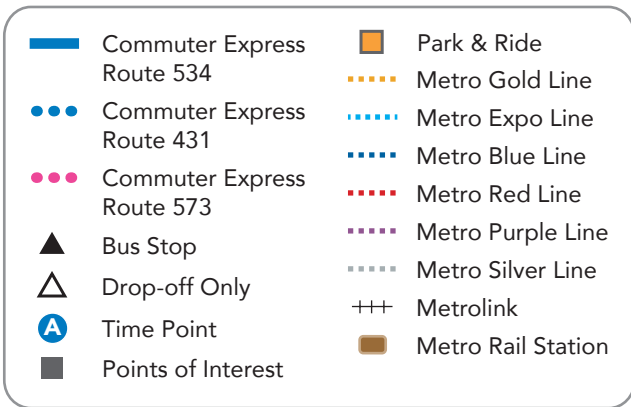

TO WEST LOS ANGELES

Union Station	Hope & 1st	Flower & Olympic	Century Park East & Constellation	Wilshire & Beverly Glen	Wilshire & Veteran
A	B	C	D	E	F
6:50	6:57	7:04	7:40	7:52	8:02
7:15	7:22	7:29	8:05	8:17	8:27
7:40	7:47	7:54	8:30	8:37	8:47
8:10	8:17	8:24	9:00	9:07	9:17

For this AM commuter service, no drop-offs in Downtown LA and no pick-ups except in Downtown LA. Use DASH or Metro Bus for local trips.

TO DOWNTOWN LOS ANGELES

Wilshire & Veteran	Wilshire & Beverly Glen	Century Park East & Constellation	Figuroa & Olympic	Hope & 1st	Union Station
F	E	D	C	B	A
3:43	3:52	4:00	4:45	4:59	5:07
4:13	4:22	4:30	5:15	5:29	5:37
4:33	4:42	4:50	5:35	5:49	5:57
5:13	5:22	5:30	6:15	6:29	6:37

PM times are indicated in bold type.

For this PM commuter service, no pick-ups in Downtown LA and no drop-offs except in Downtown LA. Use DASH or Metro Bus for local trips.

Times are approximate and may vary due to traffic and weather conditions.
Please plan your trip accordingly.

WEST LOS ANGELES/CENTURY CITY/WESTWOOD

DOWNTOWN LOS ANGELES

UNION STATION

Commuter Express 534 buses stop at Bus Stop No. 3 in the Patsaouras Transit Plaza.