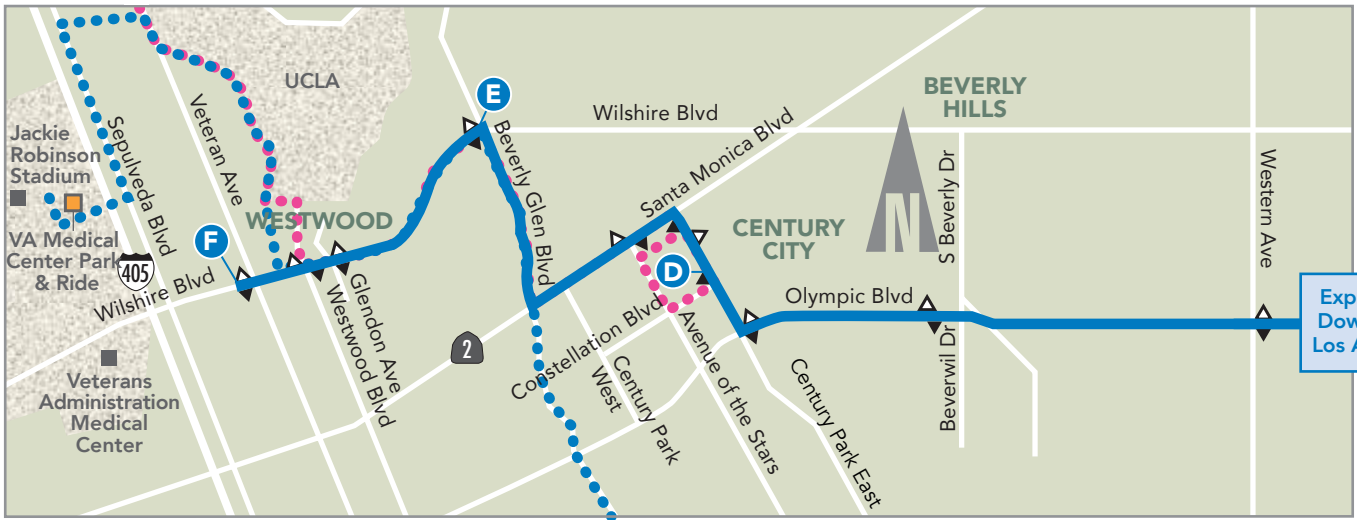

TO WEST LOS ANGELES

Union Station	Hope & 1st	Flower & Olympic	Century Park East & Constellation	Wilshire & Beverly Glen	Wilshire & Veteran
A	B	C	D	E	F
6:50	6:57	7:04	7:40	7:52	8:02
7:15	7:22	7:29	8:05	8:17	8:27
7:40	7:47	7:54	8:30	8:37	8:47
8:10	8:17	8:24	9:00	9:07	9:17

For this AM commuter service, no drop-offs in Downtown LA and no pick-ups except in Downtown LA. Use DASH or Metro Bus for local trips.

TO DOWNTOWN LOS ANGELES

Wilshire & Veteran	Wilshire & Beverly Glen	Century Park East & Constellation	Figuroa & Olympic	Hope & 1st	Union Station
F	E	D	C	B	A
3:43	3:52	4:00	4:45	4:59	5:07
4:13	4:22	4:30	5:15	5:29	5:37
4:33	4:42	4:50	5:35	5:49	5:57
5:13	5:22	5:30	6:15	6:29	6:37

PM times are indicated in bold type.

For this PM commuter service, no pick-ups in Downtown LA and no drop-offs except in Downtown LA. Use DASH or Metro Bus for local trips.

Times are approximate and may vary due to traffic and weather conditions.
Please plan your trip accordingly.

WEST LOS ANGELES/CENTURY CITY/WESTWOOD

DOWNTOWN LOS ANGELES

UNION STATION

Commuter Express 534 buses stop at Bus Stop No. 3 in the Patsaouras Transit Plaza.