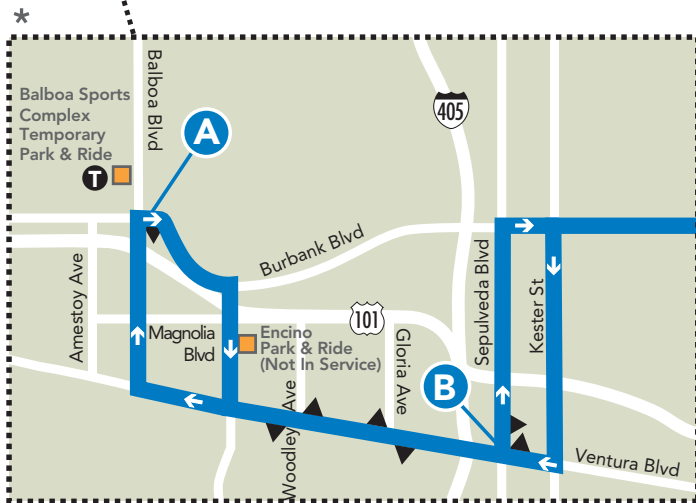

SAN FERNANDO VALLEY/BURBANK MEDIA DISTRICT/GLENDALE/PASADENA

	Commuter Express Route 549		Bus Stop
	Commuter Express Route 549 Turn-around		Points of Interest
	Commuter Express Route 409		Park & Ride lot
	DASH Van Nuys/Studio City Route		Time Point
	Metro Red Line		Transfer Point
	Metro Orange Line		Metro Red Line Station
	Metro Gold Line		Metro Orange Line Station
			Metro Gold Line Station

PARK AND RIDE LOCATIONS

Balboa Sports Complex Park & Ride
Balboa Blvd, Encino

Glendale Park & Ride
1553 E. Wilson Ave., Glendale

*The Encino Park & Ride parking lot will be temporarily closed for construction effective November 21, 2011. The construction of the newly designed lot is expected to take at least 12 months.

City of Los Angeles
Department of Transportation

(213, 310, 323 or/o 818) 808-2273
www.ladottransit.com

LADOT is happy to announce that during the construction phase, commuters using CE 549 are permitted to park for free at the Balboa Sports Complex parking lot located north of the tennis court. The entrance to the parking lot is on Balboa Blvd.