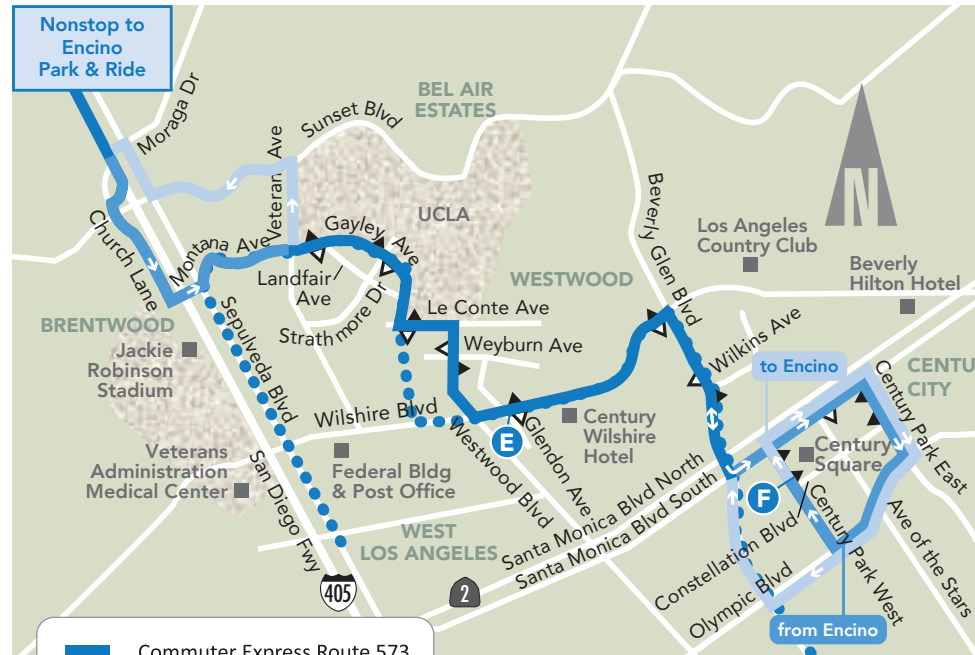

Westwood/Century City

- Commuter Express Route 573
- to Encino
- from Encino
- ●●● Commuter Express Route 419
- ●●● Commuter Express Route 423
- ●●● Commuter Express Route 431
- ●●● Commuter Express Route 534
- ●●● Commuter Express Route 549
- ●●● Commuter Express Route 574
- ▲ Bus Stop
- △ Drop-Off Only
- Points of Interest
- Park & Ride
- A Time Point
- T Transfer Point
- Metro G Line (Orange)
- Metro G Line Station (Orange)

City of Los Angeles
Department of Transportation

(213, 310, 323 or/o 818) 808-2273
www.ladottransit.com