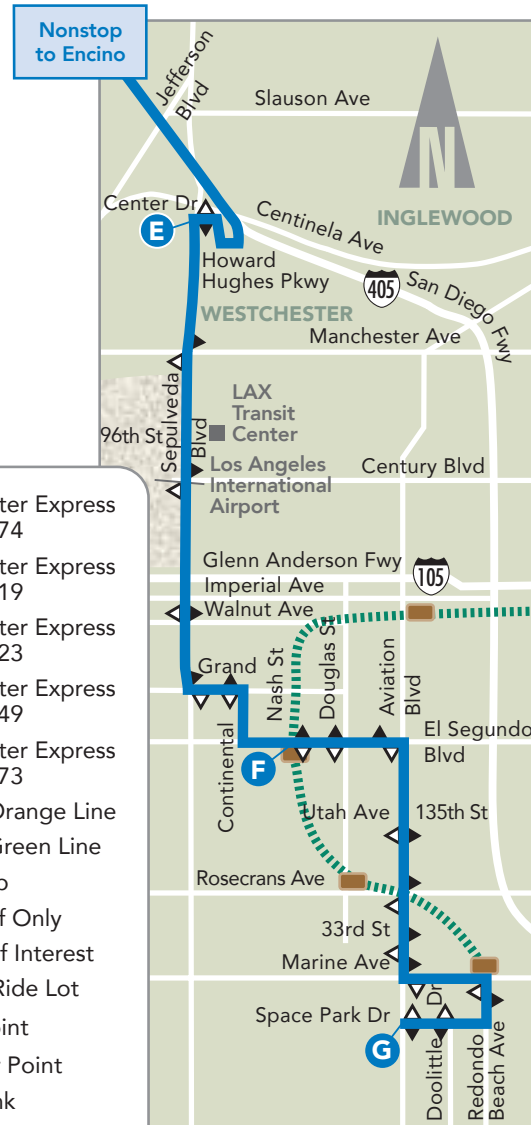

No pick-ups except at Balboa/Devonshire, Encino Park & Ride, Westchester or El Segundo.

No drop-offs except at Century/Sepulveda or in the San Fernando Valley

Times are approximate and may vary due to traffic and weather conditions.  
Please plan your trip accordingly.

## SYLMAR/GRANADA HILLS/ENCINO

Nonstop to Westchester

- Commuter Express Route 574
- ⋯ Commuter Express Route 419
- ⋯ Commuter Express Route 423
- ⋯ Commuter Express Route 549
- ⋯ Commuter Express Route 573
- ⋯ Metro Orange Line
- ⋯ Metro Green Line
- ▲ Bus Stop
- △ Drop-off Only
- Points of Interest
- Park & Ride Lot
- Ⓐ Time Point
- Ⓣ Transfer Point
- +++ Metrolink
- Metro Rail Station

## LAX/EL SEGUNDO

Nonstop to Encino

### PARK & RIDE LOCATIONS

- Sylmar Metrolink**  
12219 N. Frank Modugno Dr., Sylmar
- Caltrans Park & Ride**  
15550 Chatsworth St., Granada Hills
- St. Stephens Lutheran Church**  
15950 Chatsworth St, Granada Hills
- Encino Park & Ride**