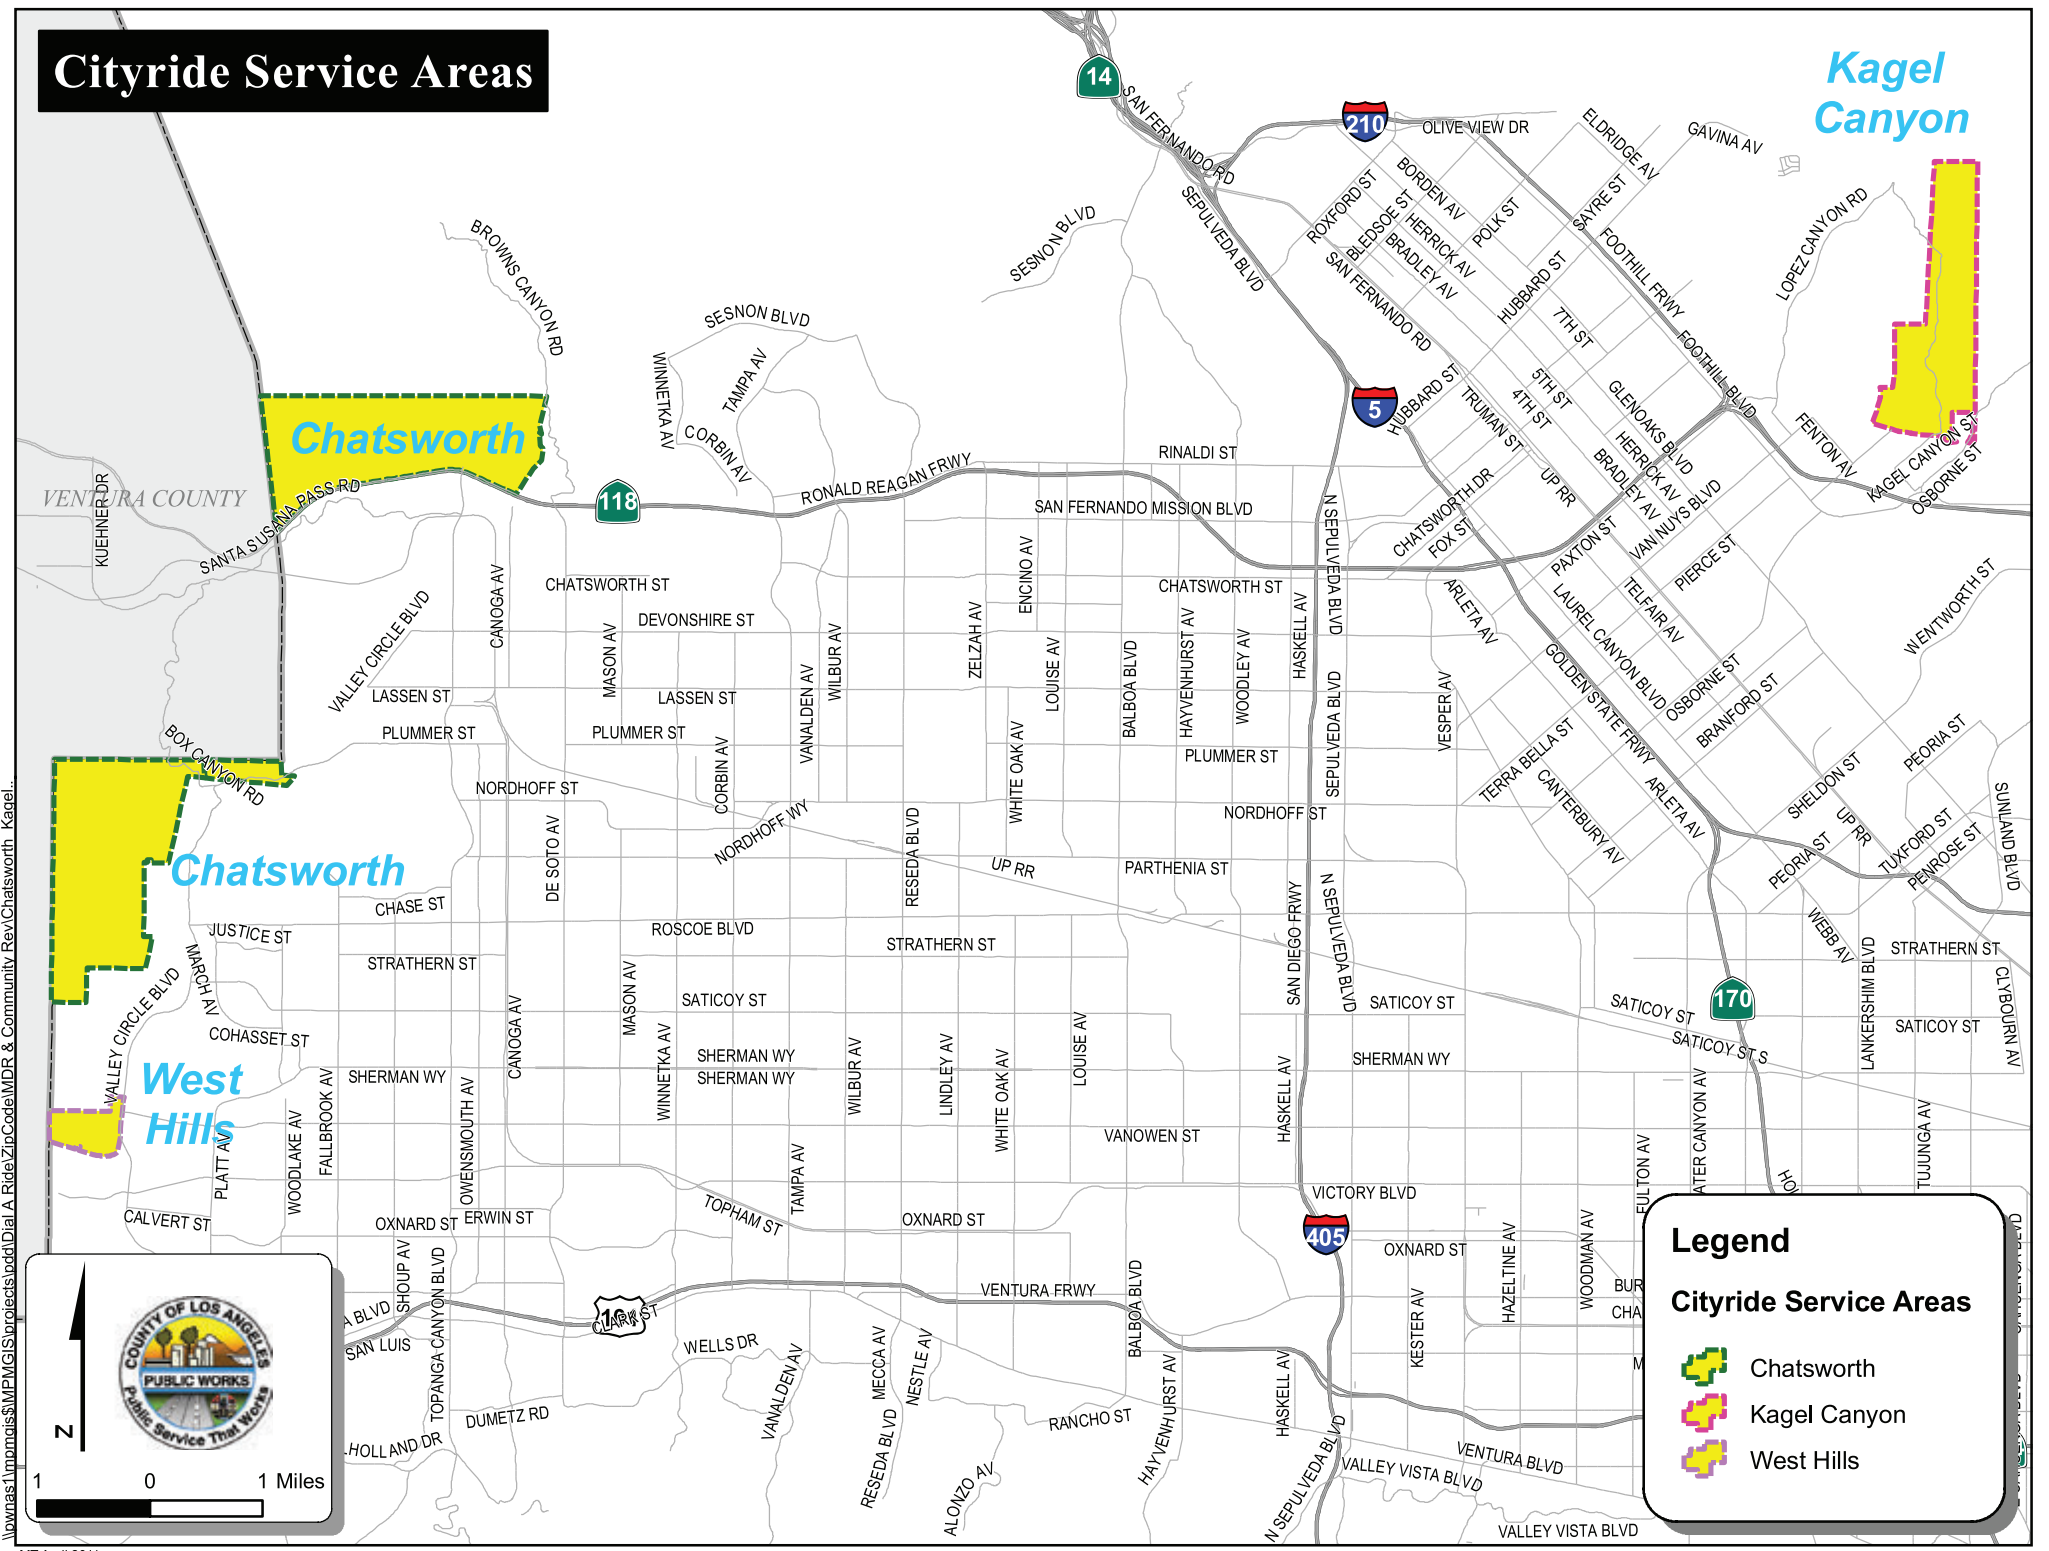

Cityride Service Areas

Kagel Canyon

Chatsworth

Chatsworth

West Hills

Legend

Cityride Service Areas

-  Chatsworth
-  Kagel Canyon
-  West Hills

1 0 1 Miles

I:\pww\m\GIS\IP\GIS\projects\local\Diag A Ride\ZipCode\MDR & Community Rev\Chatsworth_Kagel...