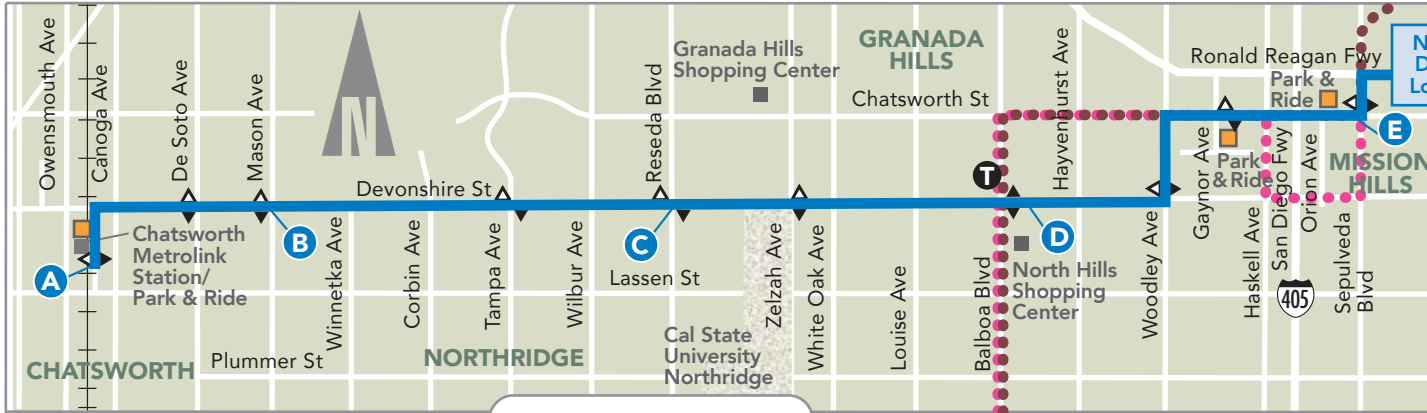

TO CHATSWORTH

LEAVES/SALE Jefferson & Hoover H	Hill & 7th G	Hill & Temple F	Sepulveda & Chatsworth E	Devonshire & Balboa D	Devonshire & Reseda C	Devonshire & Mason B	ARRIVES/LLEGA Chatsworth Metrolink Station A
MONDAY-FRIDAY PM							
3:40	3:59	4:12	5:04	5:12	5:18	5:23	5:27
4:00	4:19	4:32	5:25	5:33	5:39	5:44	5:48
4:20	4:41	4:56	5:52	5:56	6:01	6:06	6:10
4:35	4:56	5:11	6:07	6:12	6:18	6:22	6:26
4:50	5:12	5:27	6:23	6:28	6:34	6:39	6:43
5:05	5:27	5:42	6:36	6:41	6:46	6:51	6:55
5:25	5:47	6:00	6:52	6:57	7:01	7:05	7:09
7:00	7:17	7:26	8:09	8:15	8:16	8:20	8:24

For this PM commuter service, no drop-offs in Downtown LA, Figueroa Corridor or USC and no pick-ups except in Downtown LA, Figueroa Corridor and USC and at Devonshire/Balboa. Use DASH or Metro Bus for local trips.

CHATSWORTH/NORTHRIDGE/GRANADA HILLS/MISSION HILLS

DOWNTOWN LOS ANGELES/USC

- Commuter Express Route 419
- Commuter Express Routes 573
- Commuter Express Routes 574
- Metro Gold Line
- Metro Red Line
- Metro Purple Line
- Metro Blue Line
- Metro Expo Line
- Metro Silver Line
- Metro Rail Station
- ▲ Bus Stop
- △ Drop-off Only
- Points of Interest
- Park & Ride Lot
- A Time Point
- T Transfer Point

PARK & RIDE LOCATIONS

- Chatsworth Metrolink Station**
21510 Devonshire St,
Chatsworth
- St. Stephens Lutheran Church**
15950 Chatsworth St,
Granada Hills
- Caltrans Park & Ride**
15550 Chatsworth St,
Granada Hills