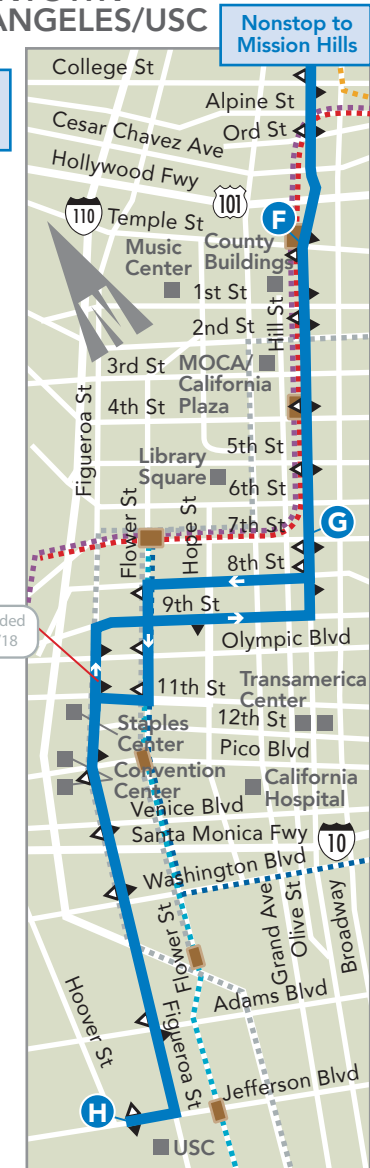

TO DOWNTOWN LOS ANGELES

LEAVES/SALE Chatsworth Metrolink Station A	Devonshire & Mason B	Devonshire & Reseda C	Devonshire & Balboa D	Sepulveda & Chatsworth E	Hill & Temple F	Hill & 7th G	ARRIVES/LLEGA Jefferson & Hoover H
MONDAY-FRIDAY AM							
5:25	5:31	5:37	5:42	5:47	6:29	6:35	6:46
5:40	5:46	5:52	5:57	6:02	6:44	6:50	7:01
5:55	6:01	6:07	6:12	6:17	6:59	7:05	7:16
6:10	6:16	6:22	6:27	6:35	7:20	7:26	7:38
6:25	6:31	6:37	6:42	6:50	7:35	7:43	7:55
6:45	6:51	6:57	7:02	7:10	7:55	8:03	8:15
7:05	7:11	7:17	7:22	7:30	8:18	8:26	8:38
7:25	7:31	7:37	7:42	7:50	8:38	8:46	8:58
8:00	8:06	8:12	8:17	8:25	9:13	9:21	9:33

TO CHATSWORTH

LEAVES/SALE Jefferson & Hoover H	Hill & 7th G	Hill & Temple F	Sepulveda & Chatsworth E	Devonshire & Balboa D	Devonshire & Reseda C	Devonshire & Mason B	ARRIVES/LLEGA Chatsworth Metrolink Station A
MONDAY-FRIDAY PM							
3:40	3:59	4:12	5:04	5:12	5:18	5:23	5:27
4:00	4:19	4:32	5:25	5:33	5:39	5:44	5:48
4:20	4:41	4:56	5:52	5:56	6:01	6:06	6:10
4:35	4:56	5:11	6:07	6:12	6:18	6:22	6:26
4:50	5:12	5:27	6:23	6:28	6:34	6:39	6:43
5:05	5:27	5:42	6:36	6:41	6:46	6:51	6:55
5:25	5:47	6:00	6:52	6:57	7:01	7:05	7:09
7:00	7:17	7:26	8:09	8:15	8:16	8:20	8:24

For this PM commuter service, no drop-offs in Downtown LA, Figueroa Corridor or USC and no pick-ups except in Downtown LA, Figueroa Corridor and USC and at Devonshire/Balboa. Use DASH or Metro Bus for local trips.

PARK & RIDE LOCATIONS

- Chatsworth Metrolink Station**
21510 Devonshire St,
Chatsworth
- St. Stephens Lutheran Church**
15950 Chatsworth St,
Granada Hills
- Caltrans Park & Ride**
15550 Chatsworth St,
Granada Hills