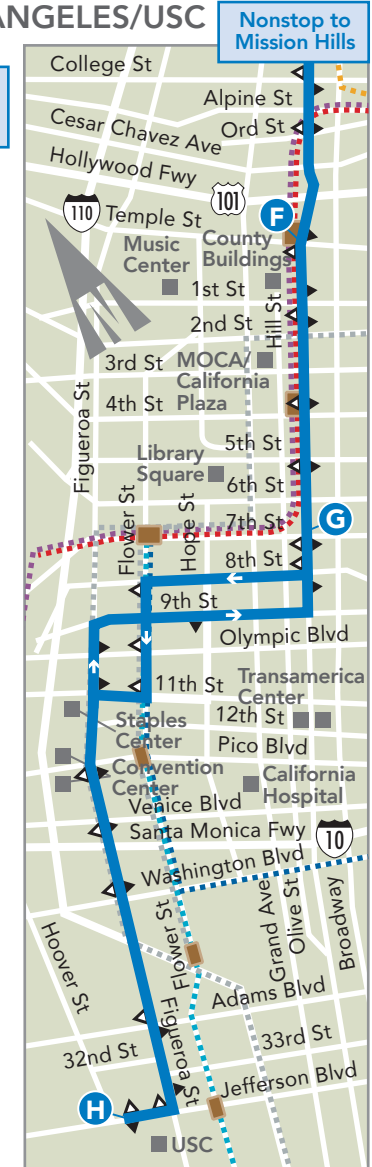

DOWNTOWN LOS ANGELES/USC

- Commuter Express Route 419
- ●● Commuter Express Routes 573
- ●● Commuter Express Routes 574
- ●●●● Metro Gold Line
- ●●●● Metro Red Line
- ●●●● Metro Purple Line
- ●●●● Metro Blue Line
- ●●●● Metro Expo Line
- ●●●● Metro Silver Line
- Metro Rail Station
- ▲ Bus Stop
- △ Drop-off Only
- Points of Interest
- Park & Ride Lot
- A Time Point
- T Transfer Point

PARK & RIDE LOCATIONS

Chatsworth Metrolink Station
21510 Devonshire St,
Chatsworth

St. Stephens Lutheran Church
15950 Chatsworth St,
Granada Hills

Caltrans Park & Ride
15550 Chatsworth St,
Granada Hills

City of Los Angeles
Department of Transportation