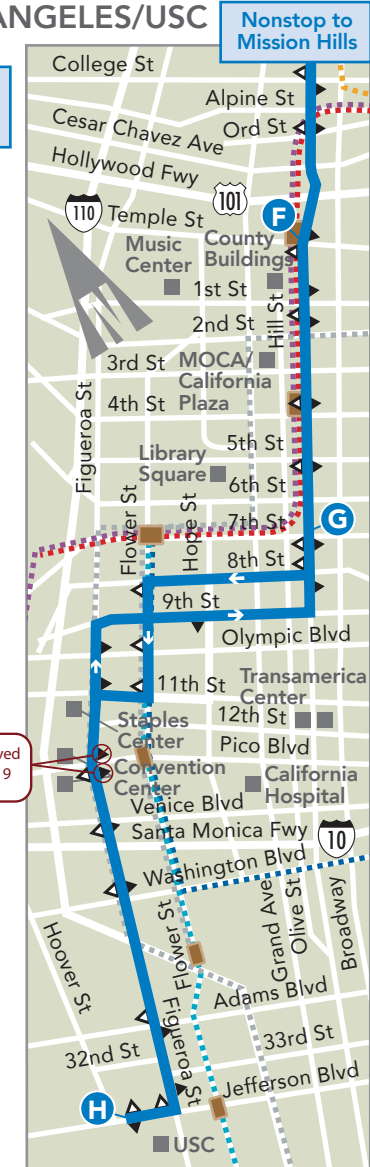

DOWNTOWN LOS ANGELES/USC

- Commuter Express Route 419
- ●● Commuter Express Routes 573
- ●● Commuter Express Routes 574
- ●●●● Metro Gold Line
- ●●●● Metro Red Line
- ●●●● Metro Purple Line
- ●●●● Metro Blue Line
- ●●●● Metro Expo Line
- ●●●● Metro Silver Line
- Metro Rail Station
- ▲ Bus Stop
- △ Drop-off Only
- Points of Interest
- Park & Ride Lot
- A Time Point
- T Transfer Point

PARK & RIDE LOCATIONS

Chatsworth Metrolink Station
21510 Devonshire St,
Chatsworth

St. Stephens Lutheran Church
15950 Chatsworth St,
Granada Hills

Caltrans Park & Ride
15550 Chatsworth St,
Granada Hills