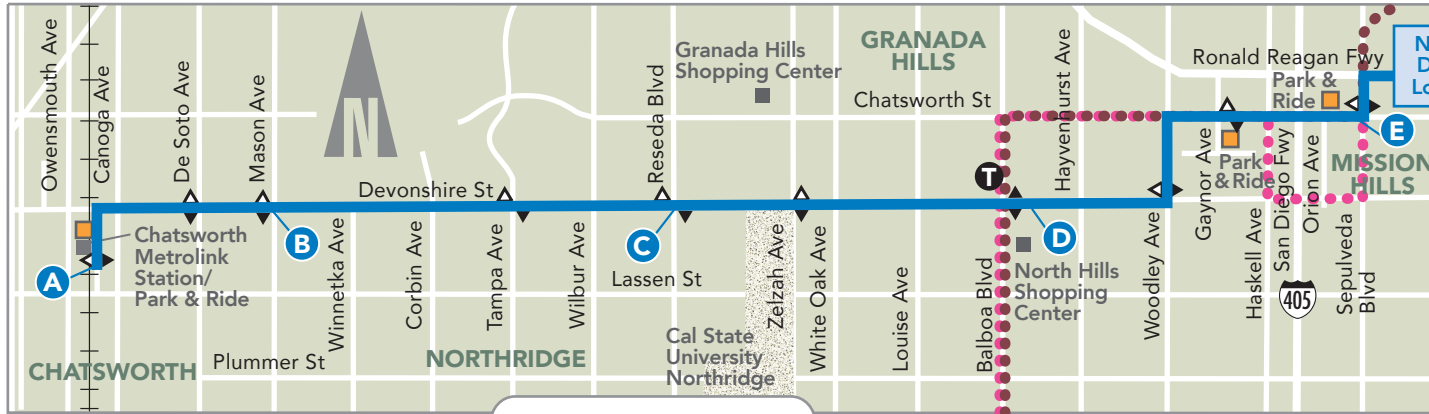

TO CHATSWORTH

LEAVES/SALE Jefferson & Hoover H	Hill & 7th G	Hill & Temple F	Sepulveda & Chatsworth E	Devonshire & Balboa D	Devonshire & Reseda C	Devonshire & Mason B	ARRIVES/LLEGA Chatsworth Metrolink Station A
MONDAY-FRIDAY PM							
3:40	3:59	4:12	5:04	5:12	5:18	5:23	5:27
4:00	4:19	4:32	5:25	5:33	5:39	5:44	5:48
4:20	4:41	4:56	5:52	5:56	6:01	6:06	6:10
4:35	4:56	5:11	6:07	6:12	6:18	6:22	6:26
4:50	5:12	5:27	6:23	6:28	6:34	6:39	6:43
5:05	5:27	5:42	6:36	6:41	6:46	6:51	6:55
5:25	5:47	6:00	6:52	6:57	7:01	7:05	7:09
7:00	7:17	7:26	8:09	8:15	8:16	8:20	8:24

For this PM commuter service, no drop-offs in Downtown LA, Figueroa Corridor or USC and no pick-ups except in Downtown LA, Figueroa Corridor and USC and at Devonshire/Balboa. Use DASH or Metro Bus for local trips.

CHATSWORTH/NORTHRIDGE/GRANADA HILLS/MISSION HILLS

DOWNTOWN LOS ANGELES/USC

- Commuter Express Route 419
- Commuter Express Routes 573
- Commuter Express Routes 574
- Metro Gold Line
- Metro Red Line
- Metro Purple Line
- Metro Blue Line
- Metro Expo Line
- Metro Silver Line
- Metro Rail Station
- ▲ Bus Stop
- △ Drop-off Only
- Points of Interest
- Park & Ride Lot
- A Time Point
- T Transfer Point

PARK & RIDE LOCATIONS

Chatsworth Metrolink Station
21510 Devonshire St,
Chatsworth

St. Stephens Lutheran Church
15950 Chatsworth St,
Granada Hills

Caltrans Park & Ride
15550 Chatsworth St,
Granada Hills

City of Los Angeles
Department of Transportation