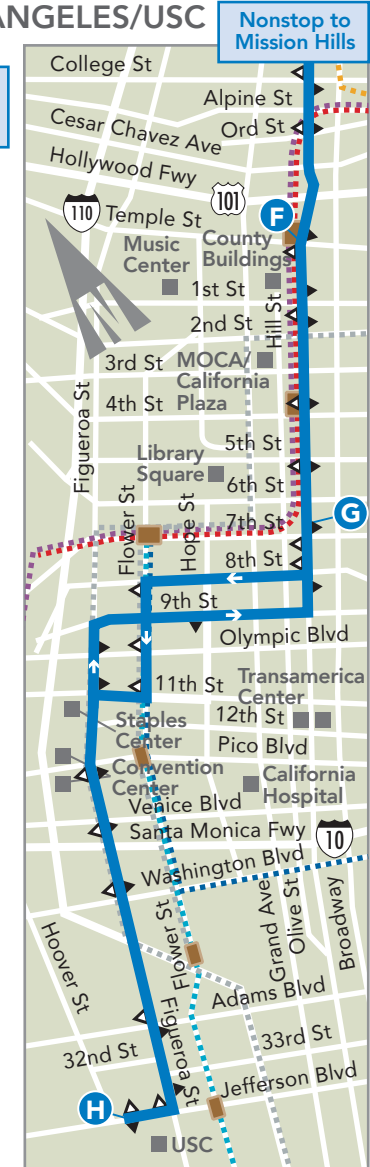

DOWNTOWN LOS ANGELES/USC

- Commuter Express Route 419
- ●●● Commuter Express Routes 573
- ●●● Commuter Express Routes 574
- ●●●● Metro Gold Line
- ●●●● Metro Red Line
- ●●●● Metro Purple Line
- ●●●● Metro Blue Line
- ●●●● Metro Expo Line
- ●●●● Metro Silver Line
- Metro Rail Station
- ▲ Bus Stop
- △ Drop-off Only
- Points of Interest
- Park & Ride Lot
- A Time Point
- T Transfer Point

PARK & RIDE LOCATIONS

Chatsworth Metrolink Station
21510 Devonshire St,
Chatsworth

St. Stephens Lutheran Church
15950 Chatsworth St,
Granada Hills

Caltrans Park & Ride
15550 Chatsworth St,
Granada Hills

City of Los Angeles
Department of Transportation