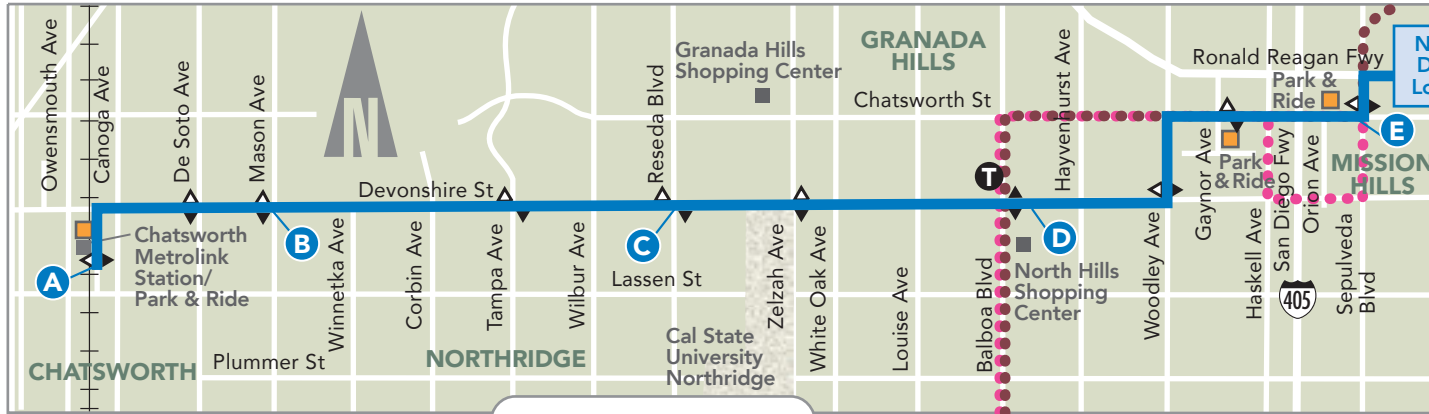

TO CHATSWORTH

LEAVES/SALE Jefferson & Hoover H	Hill & 7th G	Hill & Temple F	Sepulveda & Chatsworth E	Devonshire & Balboa D	Devonshire & Reseda C	Devonshire & Mason B	ARRIVES/LLEGA Chatsworth Metrolink Station A
MONDAY-FRIDAY PM							
3:40	3:59	4:12	5:04	5:12	5:18	5:23	5:27
4:00	4:19	4:32	5:25	5:33	5:39	5:44	5:48
4:20	4:41	4:56	5:52	5:56	6:01	6:06	6:10
4:35	4:56	5:11	6:07	6:12	6:18	6:22	6:26
4:50	5:12	5:27	6:23	6:28	6:34	6:39	6:43
5:05	5:27	5:42	6:36	6:41	6:46	6:51	6:55
5:25	5:47	6:00	6:52	6:57	7:01	7:05	7:09
7:00	7:17	7:26	8:09	8:15	8:16	8:20	8:24

For this PM commuter service, no drop-offs in Downtown LA, Figueroa Corridor or USC and no pick-ups except in Downtown LA, Figueroa Corridor and USC and at Devonshire/Balboa. Use DASH or Metro Bus for local trips.

CHATSWORTH/NORTHRIDGE/GRANADA HILLS/MISSION HILLS

DOWNTOWN LOS ANGELES/USC

- Commuter Express Route 419
- Commuter Express Routes 573
- Commuter Express Routes 574
- Metro Gold Line
- Metro Red Line
- Metro Purple Line
- Metro Blue Line
- Metro Expo Line
- Metro Silver Line
- Metro Rail Station
- ▲ Bus Stop
- △ Drop-off Only
- Points of Interest
- Park & Ride Lot
- A Time Point
- T Transfer Point

PARK & RIDE LOCATIONS

Chatsworth Metrolink Station
21510 Devonshire St,
Chatsworth

St. Stephens Lutheran Church
15950 Chatsworth St,
Granada Hills

Caltrans Park & Ride
15550 Chatsworth St,
Granada Hills

City of Los Angeles
Department of Transportation