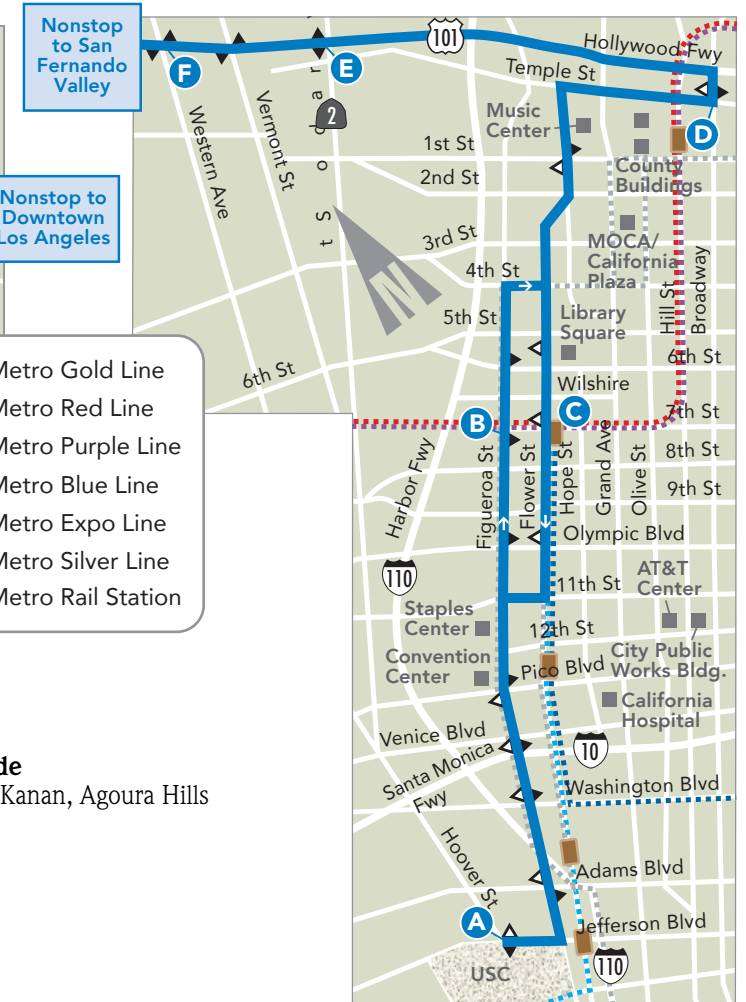

For this AM commuter service, pick-ups only and no drop-offs in Downtown LA, Figueroa Corridor and USC. Use DASH or Metro Bus for local trips.

TO SAN FERNANDO VALLEY / HOLLYWOOD / DOWNTOWN LOS ANGELES

LEAVES/SALE Wilbur & Thousand Oaks M	Thousand Oaks & Transit Center L	Agoura & Westlake K	Thousand Oaks & Kanan J	Topanga & Ventura I	101 Hwy & Reseda H	101 Hwy & Van Nuys G	101 Hwy & Western F	101 Hwy & Alvarado E	Broadway & Temple D	Flower & 7th C	ARRIVES/ LLEGA Jefferson & Hoover A
MONDAY-FRIDAY PM											
1:55	2:00	2:16	2:29	2:46	2:59	3:13	3:34	3:41	3:48	3:59	4:12
2:15	2:20	2:36	2:49	3:06	3:19	3:33	3:54	4:01	4:08	4:19	4:32
2:35	2:40	2:56	3:10	3:27	3:42	3:57	4:21	4:28	4:40	4:51	5:04
2:55	3:00	3:16	3:30	3:47	4:06	4:21	4:45	4:52	5:04	5:15	5:28
3:15	3:21	3:37	3:51	4:09	4:29	4:44	5:08	5:15	5:27	5:38	5:51
3:35	3:41	3:57	4:11	4:29	4:49	5:04	5:28	5:35	5:47	5:58	6:11
3:55	4:01	4:17	4:31	4:49	5:09	5:24	5:48	5:55	6:07	6:18	6:31
4:15	4:21	4:37	4:51	5:09	5:29	5:44	6:08	6:15	6:27	6:38	6:51
4:35	4:41	4:57	5:11	5:29	5:49	6:03	6:27	6:34	6:46	6:56	7:09
4:55	5:01	5:17	5:31	5:49	6:08	6:22	6:46	6:53	7:05	7:15	7:28
5:25	5:31	5:47	6:01	6:19	6:35	6:49	7:12	7:19	7:29	7:39	7:52
6:00	6:05	6:21	6:34	6:51	7:05	7:19	7:40	7:46	7:54	8:04	8:17

For this PM commuter service, drop-offs only and no pick-ups in Downtown LA, Figueroa Corridor and USC. Use DASH or Metro Bus for local trips.

Times are approximate and may vary due to traffic and weather conditions. Please plan your trip accordingly.

City of Los Angeles
Department of Transportation

(213, 310, 323 or/o 818) 808-2273
www.ladottransit.com

THOUSAND OAKS/AGOURA HILLS

SAN FERNANDO VALLEY

DOWNTOWN LOS ANGELES

Commuter Express Route 422	Metro Red Line
Bus Stop	Metro Purple Line
Drop-off Only	Metro Blue Line
Points of Interest	Metro Expo Line
Time Point	Metro Silver Line
Park and Ride Lot	Metro Rail Station