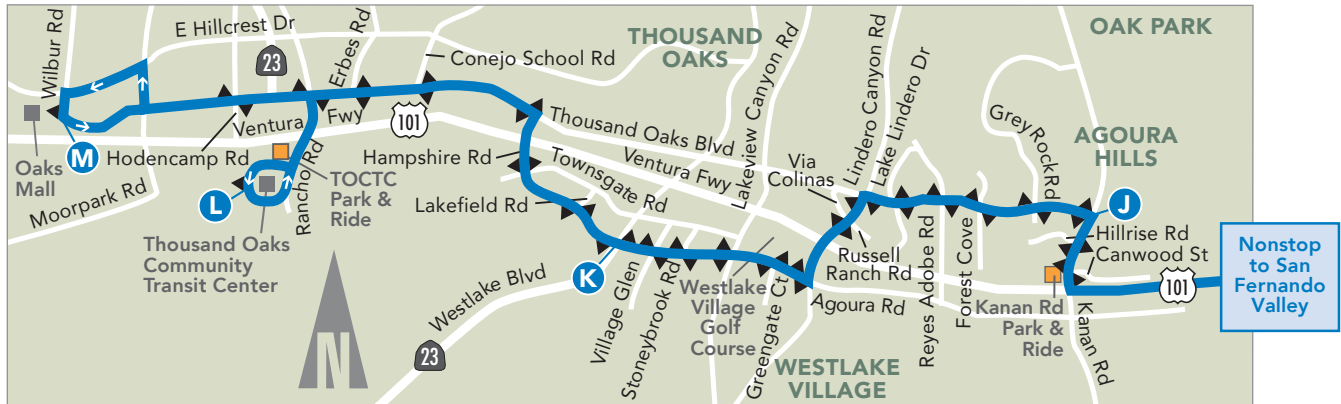

For this AM commuter service, pick-ups only and no drop-offs in Downtown LA, Figueroa Corridor and USC. Use DASH or Metro Bus for local trips.

**TO SAN FERNANDO VALLEY / HOLLYWOOD / DOWNTOWN LOS ANGELES**

For this PM commuter service, drop-offs only and no pick-ups in Downtown LA, Figueroa Corridor and USC. Use DASH or Metro Bus for local trips.

Times are approximate and may vary due to traffic and weather conditions. Please plan your trip accordingly.

## THOUSAND OAKS/AGOURA HILLS

### PARK & RIDE LOCATIONS

**Thousand Oaks Community Transportation Center (TOCTC) Park & Ride**  
265 S. Rancho Road, Thousand Oaks

**Caltrans Park & Ride**  
(NW) Canwood and Kanan, Agoura Hills

City of Los Angeles  
Department of Transportation