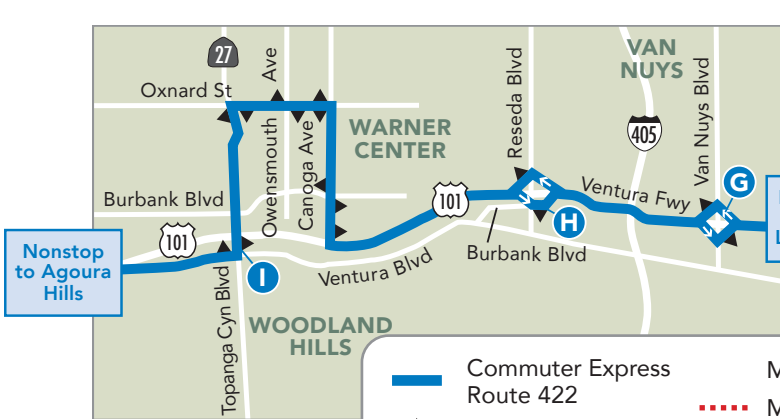

SAN FERNANDO VALLEY