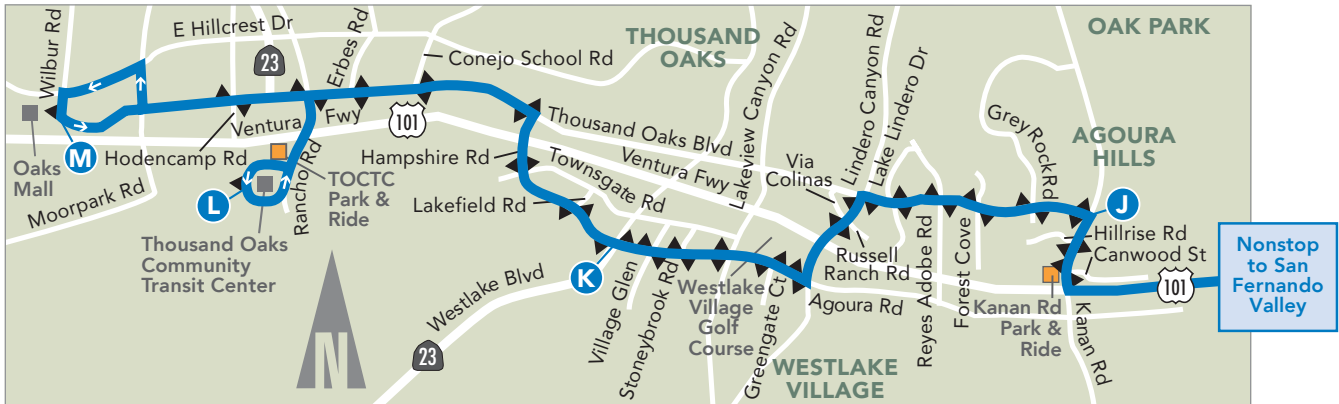

For this AM commuter service, pick-ups only and no drop-offs in Downtown LA, Figueroa Corridor and USC. Use DASH or Metro Bus for local trips.

**TO SAN FERNANDO VALLEY / HOLLYWOOD / DOWNTOWN LOS ANGELES**

For this PM commuter service, drop-offs only and no pick-ups in Downtown LA, Figueroa Corridor and USC. Use DASH or Metro Bus for local trips.

Times are approximate and may vary due to traffic and weather conditions. Please plan your trip accordingly.

## THOUSAND OAKS/AGOURA HILLS

### PARK & RIDE LOCATIONS

**Thousand Oaks Community Transportation Center (TOCTC) Park & Ride**  
265 S. Rancho Road, Thousand Oaks

**Caltrans Park & Ride**  
(NW) Canwood and Kanan, Agoura Hills

City of Los Angeles  
Department of Transportation