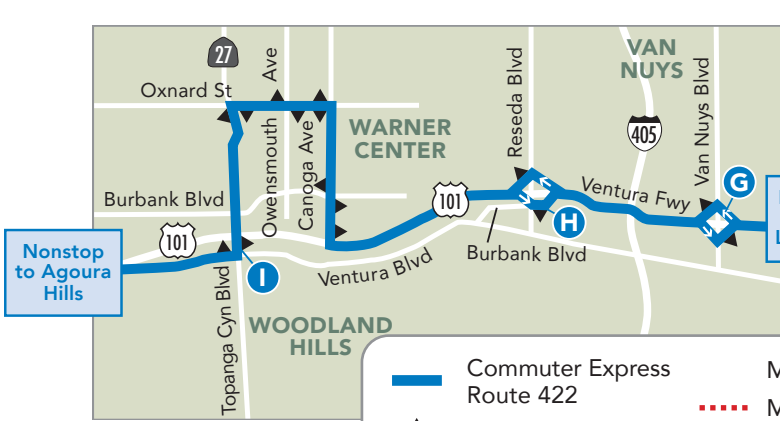

For this PM commuter service, drop-offs only and no pick-ups in Downtown LA, Figueroa Corridor and USC. Use DASH or Metro Bus for local trips.

Times are approximate and may vary due to traffic and weather conditions. Please plan your trip accordingly.

City of Los Angeles
Department of Transportation

(213, 310, 323 or/o 818) 808-2273
www.ladottransit.com

THOUSAND OAKS/AGOURA HILLS

SAN FERNANDO VALLEY

DOWNTOWN LOS ANGELES

Commuter Express Route 422	Metro Red Line
Bus Stop	Metro Purple Line
Drop-off Only	Metro Blue Line
Points of Interest	Metro Expo Line
Time Point	Metro Silver Line
Park and Ride Lot	Metro Rail Station

PARK & RIDE LOCATIONS

Thousand Oaks Community Transportation Center (TOCTC) Park & Ride
265 S. Rancho Road, Thousand Oaks

Caltrans Park & Ride
(NW) Canwood and Kanan, Agoura Hills

City of Los Angeles
Department of Transportation