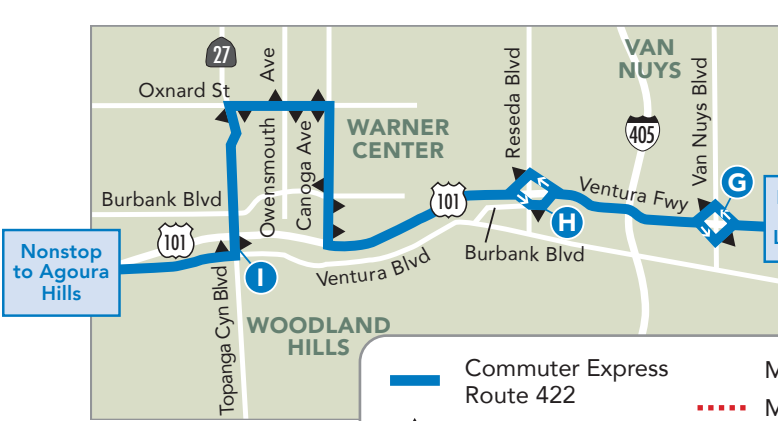

SAN FERNANDO VALLEY