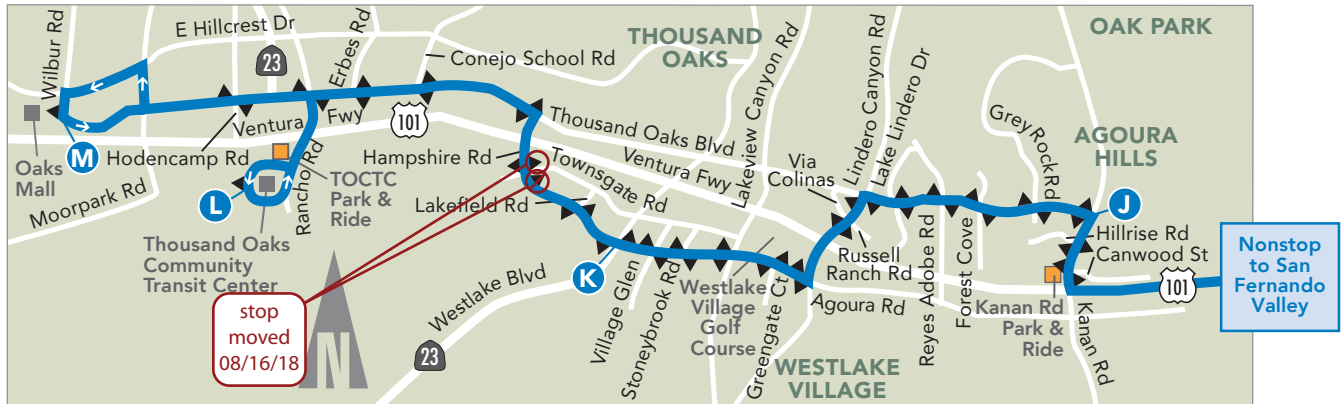

For this PM commuter service, drop-offs only and no pick-ups in Downtown LA, Figueroa Corridor and USC. Use DASH or Metro Bus for local trips.

Times are approximate and may vary due to traffic and weather conditions. Please plan your trip accordingly.

City of Los Angeles
Department of Transportation

(213, 310, 323 or/o 818) 808-2273
www.ladottransit.com

THOUSAND OAKS/AGOURA HILLS

SAN FERNANDO VALLEY

DOWNTOWN LOS ANGELES

Commuter Express Route 422	Metro Red Line
Bus Stop	Metro Purple Line
Drop-off Only	Metro Blue Line
Points of Interest	Metro Expo Line
Time Point	Metro Silver Line
Park and Ride Lot	Metro Rail Station

PARK & RIDE LOCATIONS

Thousand Oaks Community Transportation Center (TOCTC) Park & Ride
265 S. Rancho Road, Thousand Oaks

Caltrans Park & Ride
(NW) Canwood and Kanan, Agoura Hills

City of Los Angeles
Department of Transportation