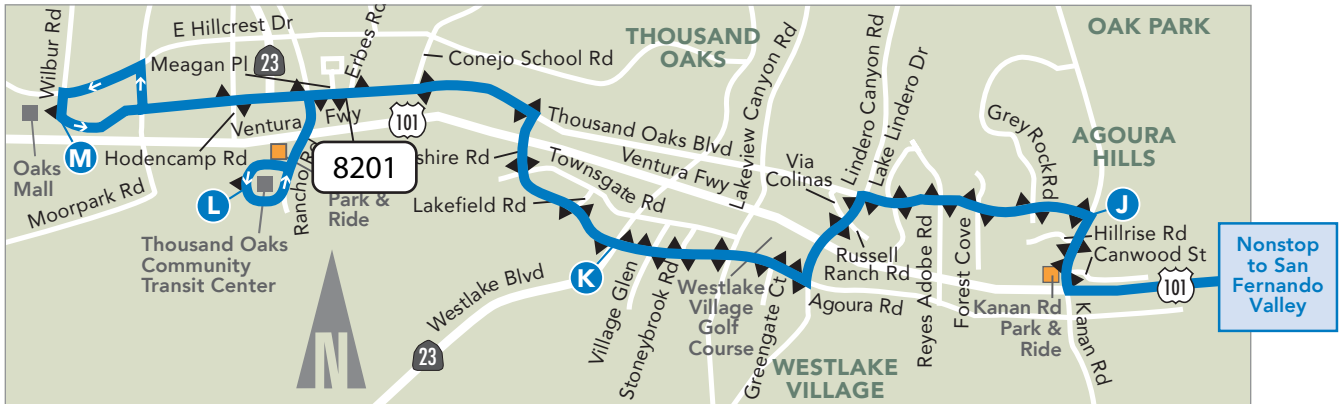

**TO HOLLYWOOD / SAN FERNANDO VALLEY / AGOURA HILLS / THOUSAND OAKS**

LEAVES/SALE Jefferson & Hoover <b>A</b>	Figueroa & 7th <b>B</b>	Broadway & Temple <b>D</b>	101 Hwy & Alvarado <b>E</b>	101 Hwy & Western <b>F</b>	101 Hwy & Van Nuys <b>G</b>	101 Hwy & Reseda <b>H</b>	Topanga & Ventura <b>I</b>	Thousand Oaks & Kanan <b>J</b>	Agoura & Westlake <b>K</b>	Thousand Oaks & Transit Center. <b>L</b>	ARRIVES/LLEGA Wilbur & Thousand Oaks <b>M</b>
<b>MONDAY-FRIDAY AM</b>											
4:55	5:05	5:14	5:18	5:24	5:38	5:47	5:59	6:14	6:30	6:44	6:50
5:10	5:20	5:29	5:33	5:39	5:53	6:02	6:14	6:29	6:45	6:59	7:05
5:30	5:40	5:49	5:53	5:59	6:13	6:22	6:34	6:49	7:05	7:19	7:25
5:40	5:50	5:59	6:03	6:09	6:23	6:32	6:44	6:59	7:15	7:29	7:35
5:50	6:00	6:09	6:13	6:19	6:33	6:42	6:54	7:09	7:25	7:39	7:45
6:00	6:11	6:20	6:24	6:30	6:50	7:00	7:12	7:27	7:43	7:57	8:03
6:15	6:26	6:35	6:39	6:45	7:05	7:15	7:27	7:42	7:58	8:12	8:18
6:30	6:41	6:50	6:54	7:00	7:20	7:30	7:42	7:57	8:13	8:27	8:33
6:45	6:56	7:05	7:09	7:15	7:35	7:45	7:57	8:12	8:28	8:42	8:48
7:00	7:11	7:20	7:24	7:30	7:52	8:02	8:14	8:29	8:45	9:00	9:07
7:20	7:31	7:40	7:44	7:50	8:12	8:22	8:34	8:51	9:09	9:24	9:31
8:00	8:11	8:20	8:24	8:30	8:50	8:59	9:11	—	—	—	—

For this PM commuter service, drop-offs only and no pick-ups in Downtown LA, Figueroa Corridor and USC. Use DASH or Metro Bus for local trips.

Times are approximate and may vary due to traffic and weather conditions. Please plan your trip accordingly.

## THOUSAND OAKS/AGOURA HILLS

### PARK & RIDE LOCATIONS

**Thousand Oaks Community Transportation Center (TOCTC) Park & Ride**  
265 S. Rancho Road, Thousand Oaks

**Caltrans Park & Ride**  
(NW) Canwood and Kanan, Agoura Hills

City of Los Angeles  
Department of Transportation