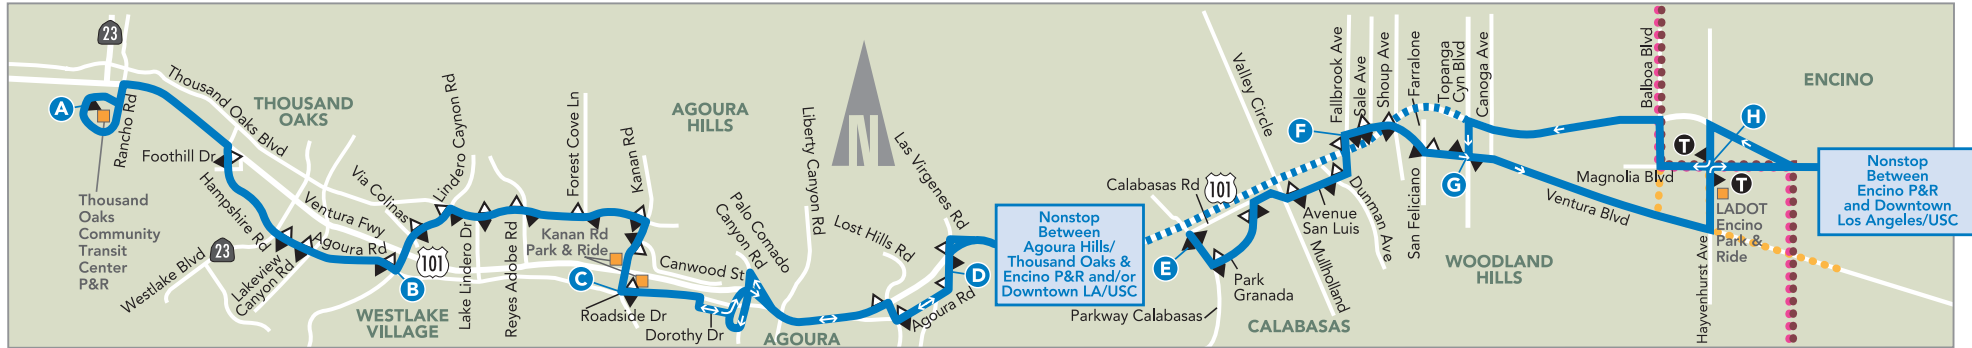

TO LADOT ENCINO PARK & RIDE / CALABASAS / THOUSAND OAKS

LEAVES/SALE Jefferson & Hoover L	Figueroa & Olympic K	Broadway & Temple I	LADOT Encino Park & Ride H	Ventura & Topanga Canyon G	Fallbrook & Ventura F	Parkway Calabasas & Calabasas E	Las Virgenes & Ventura Fwy Ramps D	Roadside & Kanan C	Agoura & Lindero Canyon B	ARRIVES/LLEGA TOCTC Park & Ride Bay 1 A
MONDAY-FRIDAY PM										
3:30	3:38	3:53	4:34	4:49	4:52	5:02	5:09	5:17	5:24	5:39
3:50	3:59	4:14	—	—	—	—	5:15	5:24	5:34	5:49
3:55	4:03	4:18	5:00	5:15	5:19	5:29	—	—	—	—
4:15	4:24	4:39	5:23	5:38	5:42	5:52	—	—	—	—
4:20	4:30	4:47	—	—	—	—	5:52	6:01	6:11	6:26
4:35	4:45	5:02	5:54	6:09	6:13	6:23	—	—	—	—
4:50	5:00	5:17	—	—	—	—	6:27	6:36	6:46	7:01
5:05	5:17	5:36	6:30	6:45	6:49	6:59	—	—	—	—
5:30	5:40	5:57	6:48	6:59	7:02	7:12	7:18	7:25	7:32	7:47
6:35	6:45	7:00	7:41	7:52	7:55	8:05	8:11	8:18	8:25	8:40

For this PM commuter service, no drop-offs in Downtown LA, Figueroa Corridor or USC. No pick-ups except in Downtown LA, Figueroa Corridor or USC and the Encino Park & Ride, Parkway Calabasas/Calabasas Rd., and Ventura Bl./Topanga Cyn. Use DASH or Metro Bus for local trips.

THOUSAND OAKS/AGOURA HILLS/AGOURA/CALABASAS/WOODLAND HILLS/LADOT ENCINO PARK & RIDE

PARK & RIDE LOCATIONS

Thousand Oaks Community Transportation Center (TOCTC) Park & Ride
265 S. Rancho Road, Thousand Oaks

Caltrans Park & Ride

(NW) Canwood and Kanan, Agoura Hills
(SW) Kanan and Roadside, Agoura Hills
(SE) Kanan and 101 Fwy, Agoura Hills

LADOT Encino Park & Ride

5174 Hayvenhurst Avenue, Encino

DOWNTOWN LOS ANGELES/USC