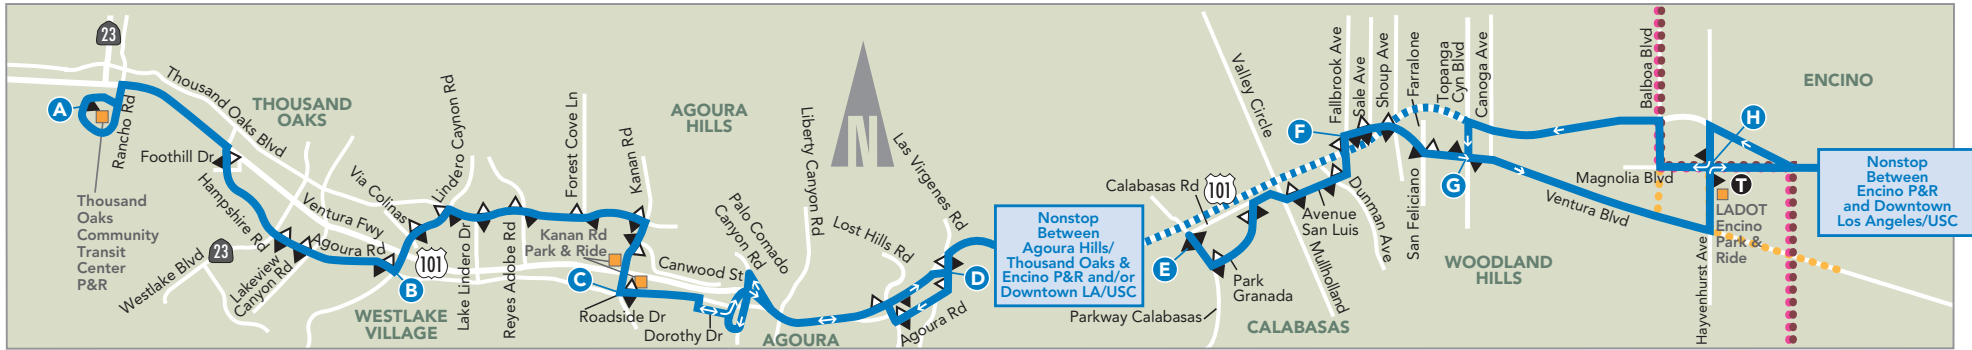

### TO SAN FERNANDO VALLEY/HOLLYWOOD/DOWNTOWN LOS ANGELES

LEAVES/SALE Jefferson & Hoover <b>L</b>	Figueroa & Olympic <b>K</b>	Temple & Broadway <b>I</b>	LADOT Encino Park & Ride <b>H</b>	Topanga Canyon & Ventura Blvd <b>G</b>	Ventura Blvd & Fallbrook <b>F</b>	Parkway Calabasas & Calabasas <b>E</b>	Las Virgenes & Ventura Fwy Ramps <b>D</b>	Kanan & Roadside <b>C</b>	Agoura & Lindero Canyon <b>B</b>	ARRIVES/LLEGA TOCTC Park & Ride Bay 1 <b>A</b>
<b>MONDAY-FRIDAY PM</b>										
3:40	3:48	4:03	4:45	5:00	5:03	5:13	5:20	5:28	5:35	5:50
3:55	4:03	4:18	5:00	5:15	5:19	5:29	—	—	—	—
4:00	4:09	4:24	—	—	—	—	5:25	5:34	5:44	5:59
4:15	4:24	4:39	5:23	5:38	5:42	5:52	—	—	—	—
4:20	4:30	4:47	—	—	—	—	5:52	6:01	6:11	6:26
4:35	4:45	5:02	5:54	6:09	6:13	6:23	—	—	—	—
4:50	5:00	5:17	—	—	—	—	6:27	6:36	6:46	7:01
5:05	5:17	5:36	6:30	6:45	6:49	6:59	—	—	—	—
5:30	5:40	5:57	6:48	6:59	7:02	7:12	7:18	7:25	7:32	7:47
6:35	6:45	7:00	7:41	7:52	7:55	8:05	8:11	8:18	8:25	8:40

For this PM commuter service, no drop-offs in Downtown LA, Figueroa Corridor or USC. No pick-ups except in Downtown LA, Figueroa Corridor or USC and the Encino Park & Ride, Parkway Calabasas/Calabasas Rd., and Ventura Bl./Topanga Cyn. Use DASH or Metro Bus for local trips.

THOUSAND OAKS/AGOURA HILLS/AGOURA/CALABASAS/WOODLAND HILLS/LADOT ENCINO PARK & RIDE

**PARK & RIDE LOCATIONS**

**Thousand Oaks Community Transportation Center (TOCTC) Park & Ride**  
265 S. Rancho Road, Thousand Oaks

**Caltrans Park & Ride**

(NW) Canwood and Kanan, Agoura Hills  
(SW) Kanan and Roadside, Agoura Hills  
(SE) Kanan and 101 Fwy, Agoura Hills

**LADOT Encino Park & Ride**

5174 Hayvenhurst Avenue, Encino

**DOWNTOWN LOS ANGELES/USC**