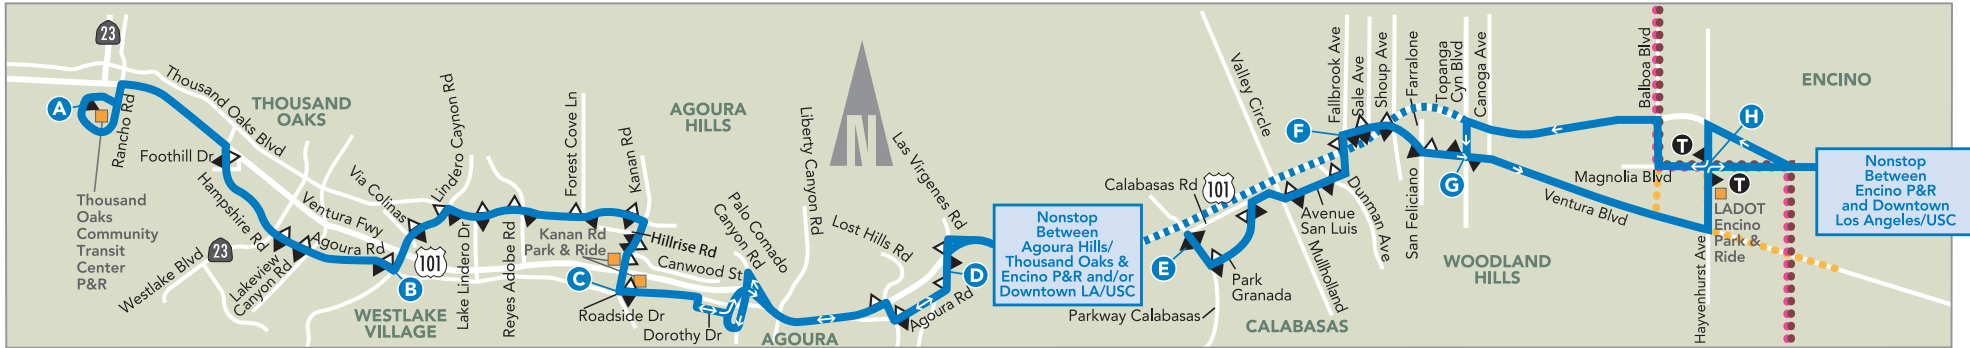

TO LADOT ENCINO PARK & RIDE / CALABASAS / THOUSAND OAKS

LEAVES/SALE Jefferson & Hoover L	Figueroa & Olympic K	Broadway & Temple I	LADOT Encino Park & Ride H	Ventura & Topanga Canyon G	Fallbrook & Ventura F	Parkway Calabasas & Calabasas E	Las Virgenes & Ventura Fwy Ramps D	Roadside & Kanan C	Agoura & Lindero Canyon B	ARRIVES/LLEGA TOCTC Park & Ride Bay 1 A
MONDAY-FRIDAY PM										
3:30	3:38	3:53	4:34	4:49	4:52	5:02	5:09	5:17	5:24	5:39
3:50	3:59	4:14	—	—	—	—	5:15	5:24	5:34	5:49
3:55	4:03	4:18	5:00	5:15	5:19	5:29	—	—	—	—
4:15	4:24	4:39	5:23	5:38	5:42	5:52	—	—	—	—
4:20	4:30	4:47	—	—	—	—	5:52	6:01	6:11	6:26
4:35	4:45	5:02	5:54	6:09	6:13	6:23	—	—	—	—
4:50	5:00	5:17	—	—	—	—	6:27	6:36	6:46	7:01
5:05	5:17	5:36	6:30	6:45	6:49	6:59	—	—	—	—
5:30	5:40	5:57	6:48	6:59	7:02	7:12	7:18	7:25	7:32	7:47
6:35	6:45	7:00	7:41	7:52	7:55	8:05	8:11	8:18	8:25	8:40

For this PM commuter service, no drop-offs in Downtown LA, Figueroa Corridor or USC. No pick-ups except in Downtown LA, Figueroa Corridor or USC and the Encino Park & Ride, Parkway Calabasas/Calabasas Rd., and Ventura Bl./Topanga Cyn. Use DASH or Metro Bus for local trips.

THOUSAND OAKS/AGOURA HILLS/AGOURA/CALABASAS/WOODLAND HILLS/LADOT ENCINO PARK & RIDE

PARK & RIDE LOCATIONS

Thousand Oaks Community Transportation Center (TOCTC) Park & Ride
265 S. Rancho Road, Thousand Oaks

Caltrans Park & Ride

(NW) Canwood and Kanan, Agoura Hills
(SW) Kanan and Roadside, Agoura Hills
(SE) Kanan and 101 Fwy, Agoura Hills

LADOT Encino Park & Ride

5174 Hayvenhurst Avenue, Encino

DOWNTOWN LOS ANGELES/USC