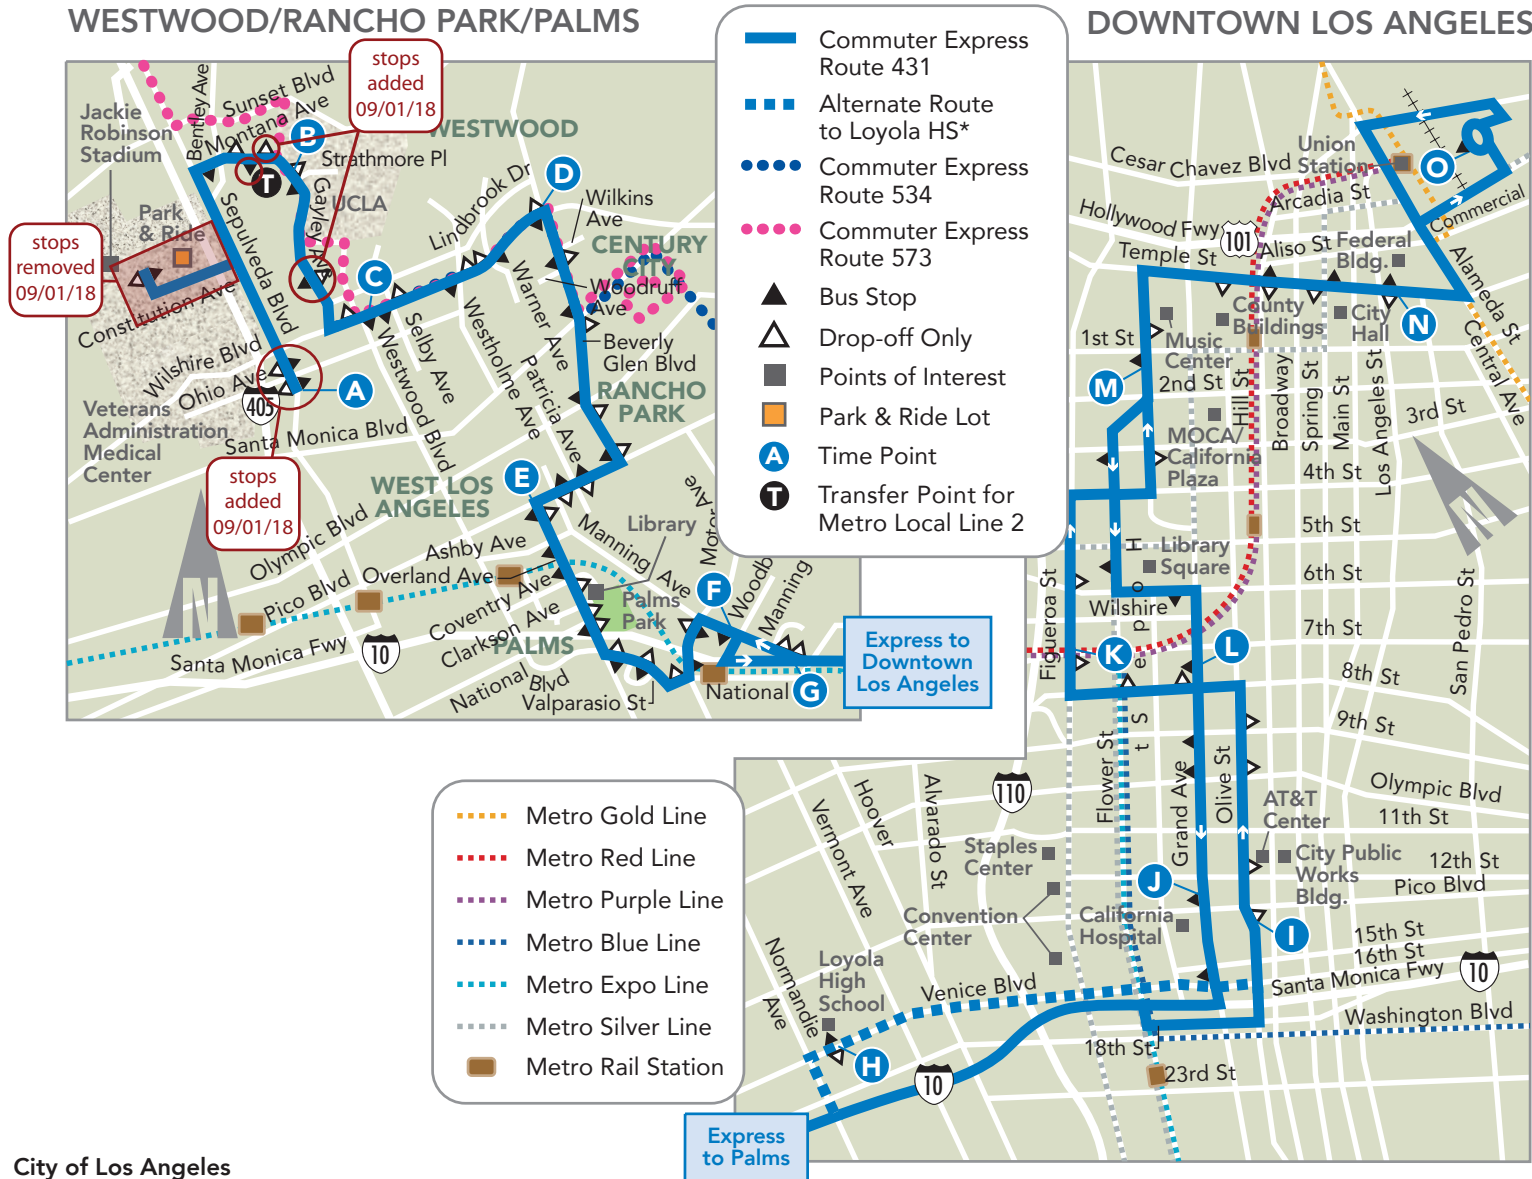

TO DOWNTOWN LOS ANGELES

Sepulveda & Ohio A	Gayley & Strathmore B	Wilshire & Westwood C	Wilshire & Beverly Glen D	Overland & Pico E	Manning & Woodbine F	Loyola High School H	Olive & Pico I	Figueroa & 7th K	Hope & 1st M	Los Angeles & Temple N	Union Station O
6:15	6:23	6:27	6:30	6:37	6:42	—	6:58	7:02	7:09	7:13	7:18
6:40	6:48	6:52	6:55	7:03	7:09	7:20	7:27	7:32	7:40	7:44	7:49
7:10	7:19	7:24	7:27	7:36	7:44	—	8:04	8:10	8:18	8:22	8:27
7:35	7:44	7:49	7:52	8:01	8:09	—	8:32	8:38	8:46	8:50	8:55

For this AM commuter service, no drop-offs west of Normandie Ave. No pick-ups in Downtown Los Angeles. Use DASH or Metro Bus for local trips.

TO WESTWOOD

Union Station O	Los Angeles & Temple N	Hope & 1st M	Grand & 7th-8th L	Grand & Pico J	Loyola High School H	Manning & National G	Overland & Pico E	Wilshire & Beverly Glen D	Wilshire & Westwood C	Gayley & Strathmore B	Sepulveda & Ohio A
4:25	4:30	4:34	4:41	4:45	—	5:04	5:12	5:23	5:28	5:33	5:42
4:55	5:00	5:04	5:12	5:20	5:31	5:45	5:57	6:10	6:15	6:20	7:49
5:20	5:25	5:31	5:41	5:49	—	6:12	6:24	6:37	6:42	6:47	6:56
5:55	6:00	6:05	6:14	6:18	—	6:41	6:49	7:00	7:05	7:10	7:19

PM times are indicated in bold type. For this PM commuter service, no drop-offs in Downtown LA or pick-ups west of Normandie Ave. Use DASH or Metro Bus for local trips.

Times are approximate and may vary due to traffic and weather conditions. Please plan your trip accordingly.

* The alternate route is used only when stopping at Loyola High School. See timetables at upper left for times.