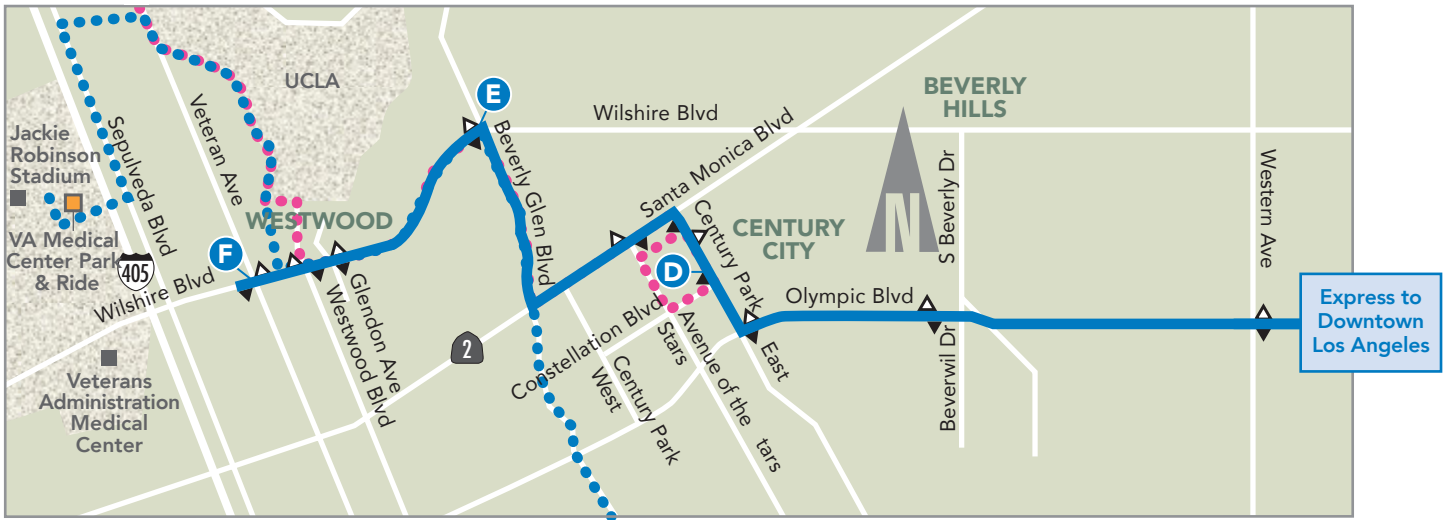

TO WEST LOS ANGELES

Union Station	Hope & 1st	Olympic & Flower	Century Park East & Constellation	Wilshire & Beverly Glen	Wilshire & Veteran
A	B	C	D	E	F
6:50	6:57	7:04	7:40	7:52	8:02
7:15	7:22	7:29	8:05	8:17	8:27
7:40	7:47	7:54	8:30	8:37	8:47
8:10	8:17	8:24	9:00	9:07	9:17

For this AM commuter service, no drop-offs in Downtown LA and no pick-ups except in Downtown LA. Use DASH or Metro Bus for local trips.

TO DOWNTOWN LOS ANGELES

Wilshire & Veteran	Wilshire & Beverly Glen	Century Park East & Constellation	Olympic & Figueroa	Hope & 1st	Union Station
F	E	D	C	B	A
3:43	3:52	4:00	4:45	4:59	5:07
4:13	4:22	4:30	5:15	5:29	5:37
4:33	4:42	4:50	5:35	5:49	5:57
5:13	5:22	5:30	6:15	6:29	6:37

PM times are indicated in bold type.

For this PM commuter service, no pick-ups in Downtown LA and no drop-offs except in Downtown LA. Use DASH or Metro Bus for local trips.

Times are approximate and may vary due to traffic and weather conditions.
Please plan your trip accordingly.

WEST LOS ANGELES/CENTURY CITY/WESTWOOD

DOWNTOWN LOS ANGELES

UNION STATION

Commuter Express 534 buses stop at Bus Stop No. 3 in the Patsaouras Transit Plaza.