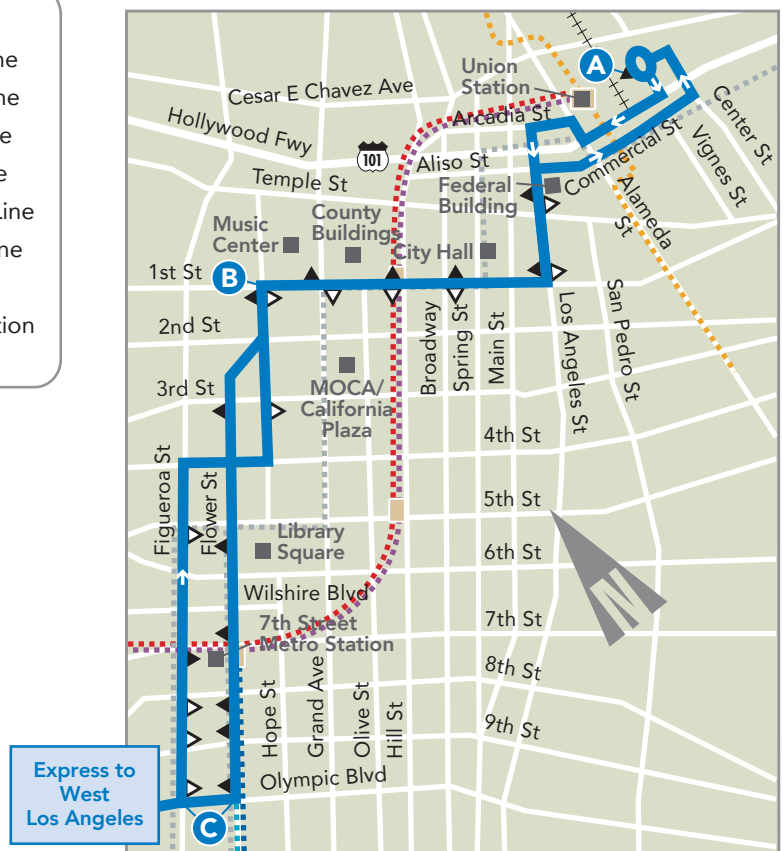

DOWNTOWN LOS ANGELES

UNION STATION

Commuter Express 534 buses stop at Bus Stop No. 3 in the Patsaouras Transit Plaza.

City of Los Angeles
Department of Transportation

(213, 310, 323 or/o 818) 808-2273
www.ladottransit.com