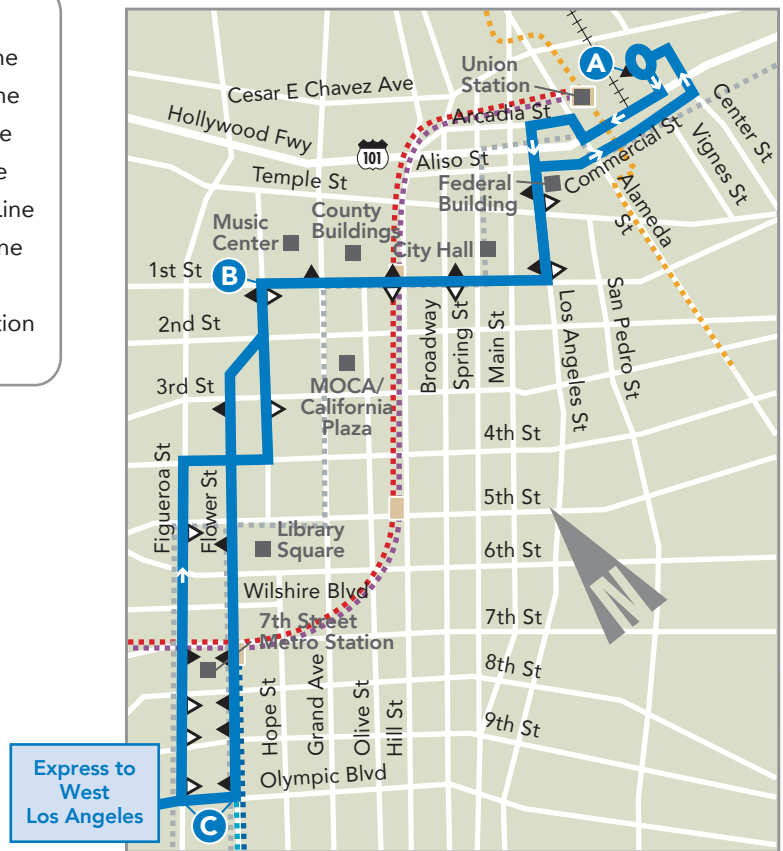

TO WEST LOS ANGELES

Union Station	Hope & 1st	Olympic & Flower	Century Park East & Constellation	Wilshire & Beverly Glen	Wilshire & Veteran
A	B	C	D	E	F
6:50	6:57	7:04	7:40	7:52	8:02
7:15	7:22	7:29	8:05	8:17	8:27
7:40	7:47	7:54	8:30	8:37	8:47
8:10	8:17	8:24	9:00	9:07	9:17

For this AM commuter service, no drop-offs in Downtown LA and no pick-ups except in Downtown LA. Use DASH or Metro Bus for local trips.

TO DOWNTOWN LOS ANGELES

Wilshire & Veteran	Wilshire & Beverly Glen	Century Park East & Constellation	Olympic & Figueroa	Hope & 1st	Union Station
F	E	D	C	B	A
3:43	3:52	4:00	4:45	4:59	5:07
4:13	4:22	4:30	5:15	5:29	5:37
4:33	4:42	4:50	5:35	5:49	5:57
5:13	5:22	5:30	6:15	6:29	6:37

PM times are indicated in bold type.

For this PM commuter service, no pick-ups in Downtown LA and no drop-offs except in Downtown LA. Use DASH or Metro Bus for local trips.

Times are approximate and may vary due to traffic and weather conditions.
Please plan your trip accordingly.

WEST LOS ANGELES/CENTURY CITY/WESTWOOD

DOWNTOWN LOS ANGELES

UNION STATION

Commuter Express 534 buses stop at Bus Stop No. 3 in the Patsaouras Transit Plaza.

City of Los Angeles
Department of Transportation