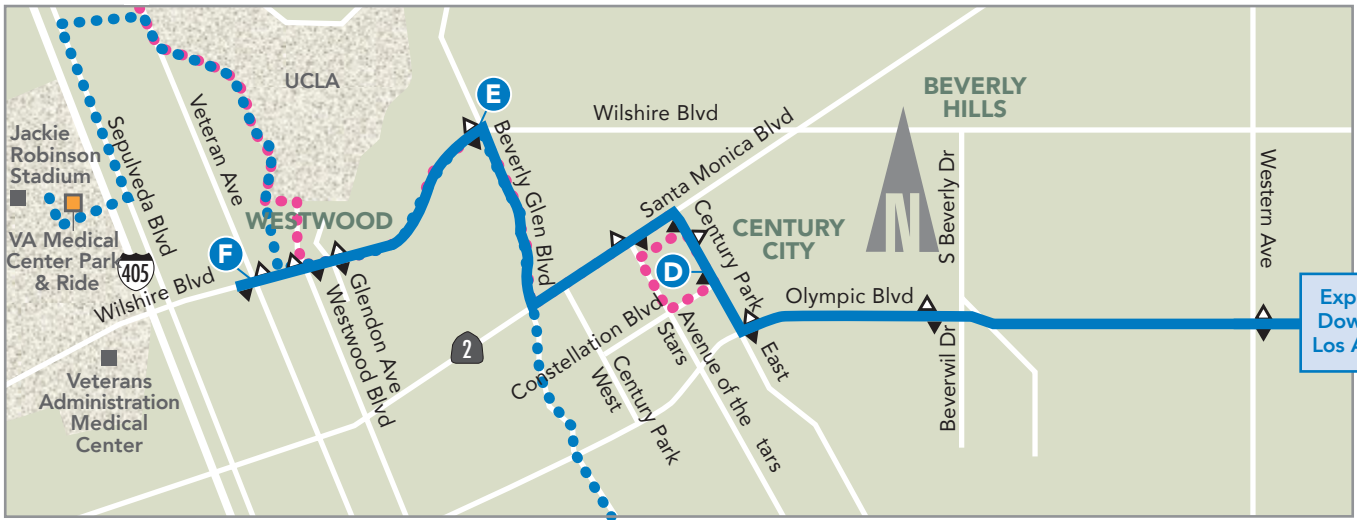

TO WEST LOS ANGELES

Union Station	Hope & 1st	Olympic & Flower	Century Park East & Constellation	Wilshire & Beverly Glen	Wilshire & Veteran
A	B	C	D	E	F
6:50	6:57	7:04	7:40	7:52	8:02
7:15	7:22	7:29	8:05	8:17	8:27
7:40	7:47	7:54	8:30	8:37	8:47
8:10	8:17	8:24	9:00	9:07	9:17

For this AM commuter service, no drop-offs in Downtown LA and no pick-ups except in Downtown LA. Use DASH or Metro Bus for local trips.

TO DOWNTOWN LOS ANGELES

Wilshire & Veteran	Wilshire & Beverly Glen	Century Park East & Constellation	Olympic & Figueroa	Hope & 1st	Union Station
F	E	D	C	B	A
3:43	3:52	4:00	4:45	4:59	5:07
4:13	4:22	4:30	5:15	5:29	5:37
4:33	4:42	4:50	5:35	5:49	5:57
5:13	5:22	5:30	6:15	6:29	6:37

PM times are indicated in bold type.

For this PM commuter service, no pick-ups in Downtown LA and no drop-offs except in Downtown LA. Use DASH or Metro Bus for local trips.

Times are approximate and may vary due to traffic and weather conditions.
Please plan your trip accordingly.

WEST LOS ANGELES/CENTURY CITY/WESTWOOD

DOWNTOWN LOS ANGELES

UNION STATION

Commuter Express 534 buses stop at Bus Stop No. 3 in the Patsaouras Transit Plaza.

City of Los Angeles
Department of Transportation