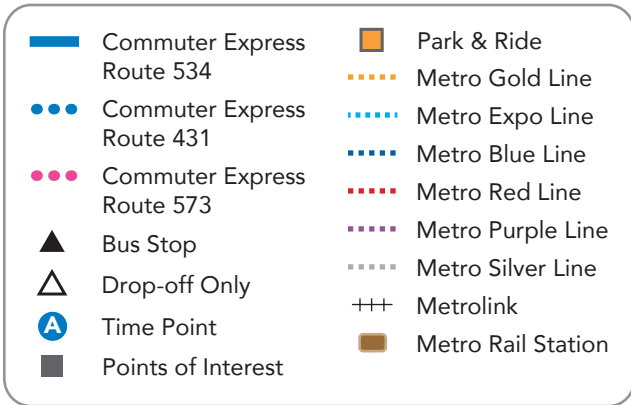

TO WEST LOS ANGELES

Union Station	Hope & 1st	Olympic & Flower	Century Park East & Constellation	Wilshire & Beverly Glen	Wilshire & Veteran
A	B	C	D	E	F
6:50	6:57	7:04	7:40	7:52	8:02
7:15	7:22	7:29	8:05	8:17	8:27
7:40	7:47	7:54	8:30	8:37	8:47
8:10	8:17	8:24	9:00	9:07	9:17

For this AM commuter service, no drop-offs in Downtown LA and no pick-ups except in Downtown LA. Use DASH or Metro Bus for local trips.

TO DOWNTOWN LOS ANGELES

Wilshire & Veteran	Wilshire & Beverly Glen	Century Park East & Constellation	Olympic & Figueroa	Hope & 1st	Union Station
F	E	D	C	B	A
3:43	3:52	4:00	4:45	4:59	5:07
4:13	4:22	4:30	5:15	5:29	5:37
4:33	4:42	4:50	5:35	5:49	5:57
5:13	5:22	5:30	6:15	6:29	6:37

PM times are indicated in bold type.

For this PM commuter service, no pick-ups in Downtown LA and no drop-offs except in Downtown LA. Use DASH or Metro Bus for local trips.

Times are approximate and may vary due to traffic and weather conditions.
Please plan your trip accordingly.

WEST LOS ANGELES/CENTURY CITY/WESTWOOD

DOWNTOWN LOS ANGELES

UNION STATION

Commuter Express 534 buses stop at Bus Stop No. 3 in the Patsaouras Transit Plaza.