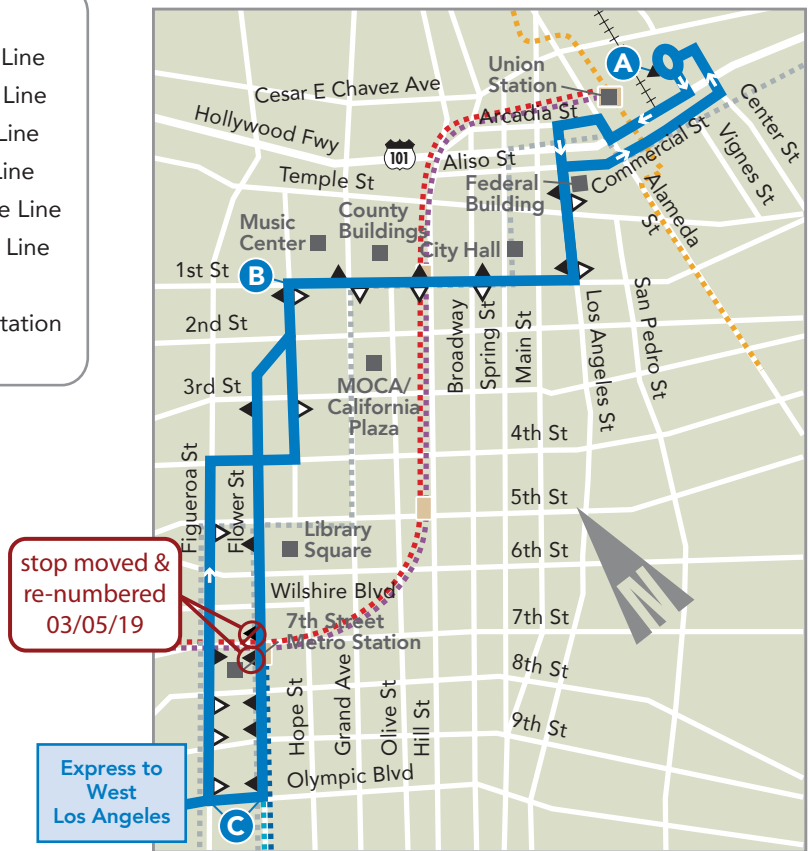

TO WEST LOS ANGELES

Union Station	Hope & 1st	Olympic & Flower	Century Park East & Constellation	Wilshire & Beverly Glen	Wilshire & Veteran
A	B	C	D	E	F
6:50	6:57	7:04	7:40	7:52	8:02
7:15	7:22	7:29	8:05	8:17	8:27
7:40	7:47	7:54	8:30	8:37	8:47
8:10	8:17	8:24	9:00	9:07	9:17

For this AM commuter service, no drop-offs in Downtown LA and no pick-ups except in Downtown LA. Use DASH or Metro Bus for local trips.

TO DOWNTOWN LOS ANGELES

Wilshire & Veteran	Wilshire & Beverly Glen	Century Park East & Constellation	Olympic & Figueroa	Hope & 1st	Union Station
F	E	D	C	B	A
3:43	3:52	4:00	4:45	4:59	5:07
4:13	4:22	4:30	5:15	5:29	5:37
4:33	4:42	4:50	5:35	5:49	5:57
5:13	5:22	5:30	6:15	6:29	6:37

PM times are indicated in bold type.

For this PM commuter service, no pick-ups in Downtown LA and no drop-offs except in Downtown LA. Use DASH or Metro Bus for local trips.

Times are approximate and may vary due to traffic and weather conditions.
Please plan your trip accordingly.

WEST LOS ANGELES/CENTURY CITY/WESTWOOD

DOWNTOWN LOS ANGELES

UNION STATION

Commuter Express 534 buses stop at Bus Stop No. 3 in the Patsaouras Transit Plaza.