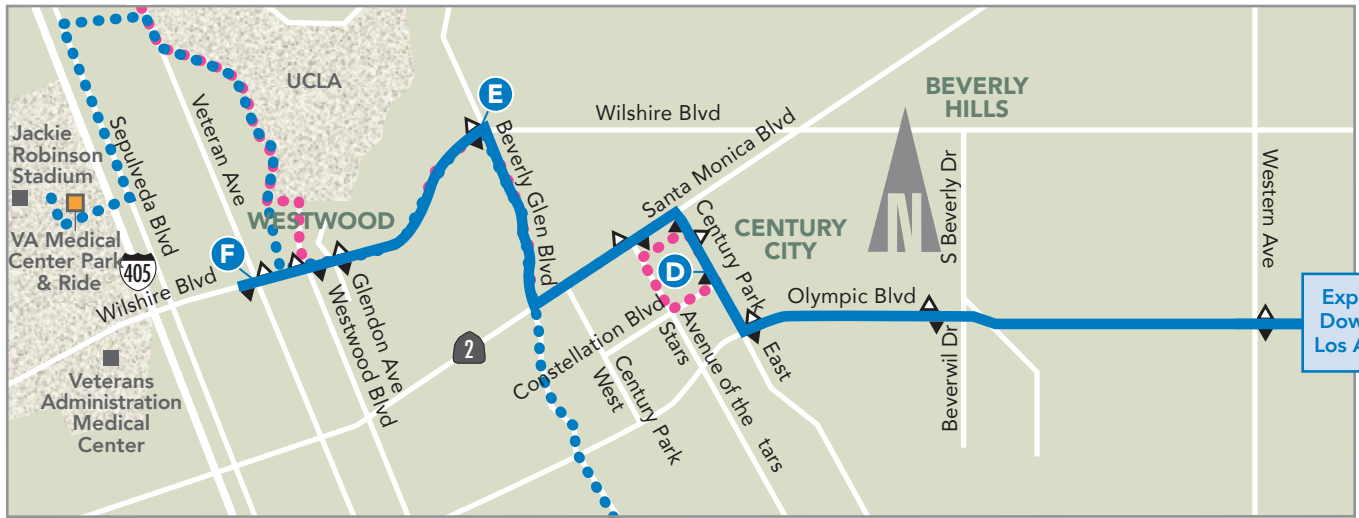

WEST LOS ANGELES/CENTURY CITY/WESTWOOD

Commuter Express Route 534	Park & Ride
Commuter Express Route 431	Metro Gold Line
Commuter Express Route 573	Metro Blue Line
Bus Stop	Metro Red Line
Drop-off Only	Metro Purple Line
Time Point	Metro Silver Line
Points of Interest	Metrolink
	Metro Rail Station