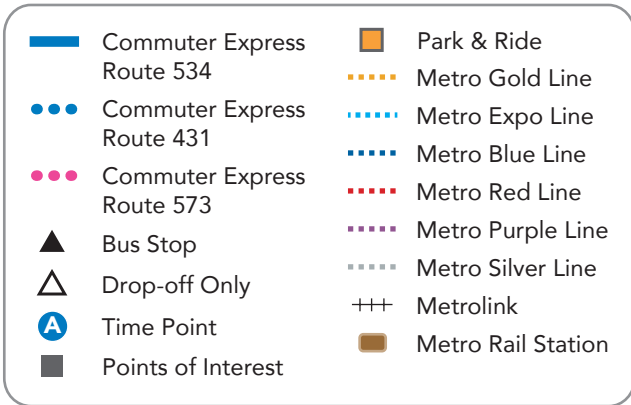

For this AM commuter service, no drop-offs in Downtown LA and no pick-ups except in Downtown LA. Use DASH or Metro Bus for local trips.

TO DOWNTOWN LOS ANGELES

Wilshire & Veteran	Wilshire & Beverly Glen	Century Park East & Constellation	Olympic & Figueroa	Hope & 1st	Union Station
F	E	D	C	B	A
3:43	3:52	4:00	4:45	4:59	5:07
4:13	4:22	4:30	5:15	5:29	5:37
4:33	4:42	4:50	5:35	5:49	5:57
5:13	5:22	5:30	6:15	6:29	6:37

PM times are indicated in bold type.

For this PM commuter service, no pick-ups in Downtown LA and no drop-offs except in Downtown LA. Use DASH or Metro Bus for local trips.

Times are approximate and may vary due to traffic and weather conditions.
Please plan your trip accordingly.

WEST LOS ANGELES/CENTURY CITY/WESTWOOD

DOWNTOWN LOS ANGELES

UNION STATION

Commuter Express 534 buses stop at Bus Stop No. 3 in the Patsaouras Transit Plaza.

City of Los Angeles
Department of Transportation