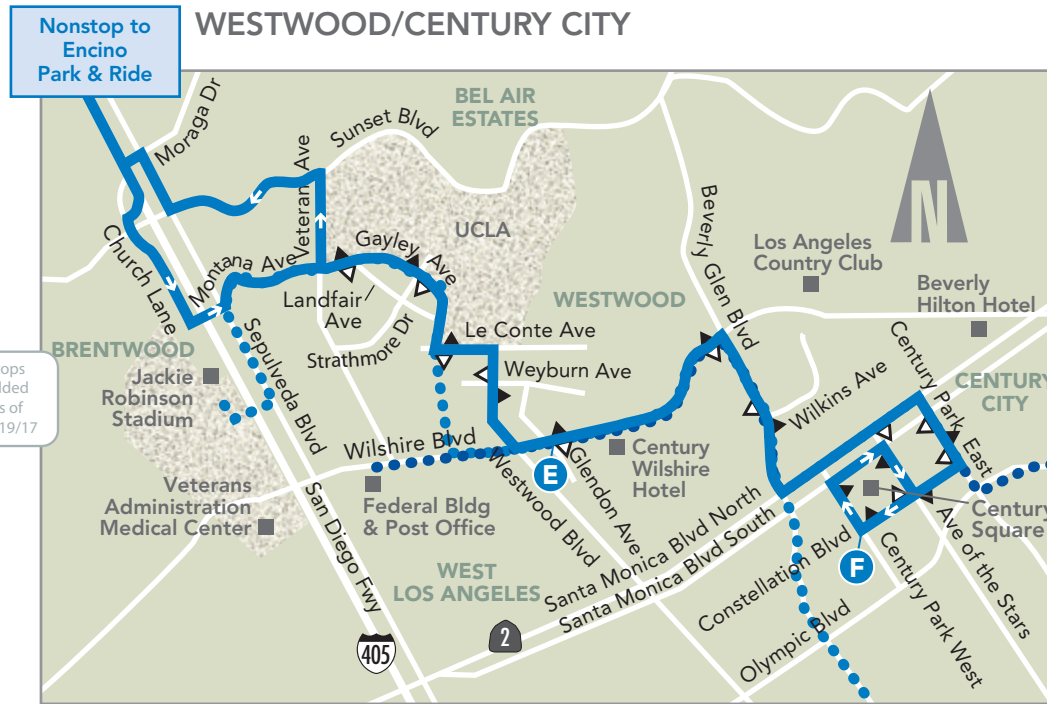

For this commuter service to Westwood/Century City, no drop-offs except at Balboa/Devonshire, Encino Park & Ride, Westwood or Century City and no pick-ups except in the San Fernando Valley. Use Metro Bus for local trips.

TO ENCINO / MISSION HILLS

LEAVES/SALE Constel- lation & Century Park W (F)	Wilshire & Glendon (E)	Encino Park & Ride (D)	Balboa & Victory (C)	Balboa & Nordhoff (B)	ARRIVES/ LLEGA Chatsworth & Orion (A)
MONDAY-FRIDAY					
7:00	7:12	7:32	7:36	7:43	7:57
2:10	2:26	2:51	2:56	3:04	3:18
2:55	3:11	3:46	3:51	4:01	4:15
3:30	3:46	4:24	4:29	4:39	4:53
3:55	4:11	5:00	5:05	5:15	5:29
4:10	4:26	5:15	5:20	5:30	5:44
4:25	4:41	5:29	5:34	5:45	5:59
4:40	4:56	5:47	5:52	6:03	6:17
4:50	5:06	5:57	6:02	6:13	6:27
5:00	5:16	6:07	6:12	6:23	6:37
5:10	5:30	6:21	6:26	6:37	6:51
5:25	5:45	6:36	6:41	6:51	7:05
5:45	6:05	6:52	6:57	7:06	7:20
6:10	6:30	7:10	7:15	7:24	7:38
6:45	7:01	7:38	7:42	7:50	8:04

For this commuter service to Encino/Mission Hills, no pick-ups except in Westwood, Century City, Encino Park & Ride or Balboa/Devonshire and no drop-offs except in the San Fernando Valley. Use Metro Bus for local trips.

Times are approximate and may vary due to traffic and weather conditions. Please plan your trip accordingly.

MISSION HILLS/ENCINO

WESTWOOD/CENTURY CITY

- Commuter Express Route 573
- Commuter Express Route 419
- Commuter Express Route 423
- Commuter Express Route 431
- Commuter Express Route 534
- Commuter Express Route 549
- Commuter Express Route 574
- Metro Orange Line
- Bus Stop
- Drop-off Only
- Points of Interest
- Park & Ride Lot
- Time Point
- Transfer Point
- Metro Rail Station