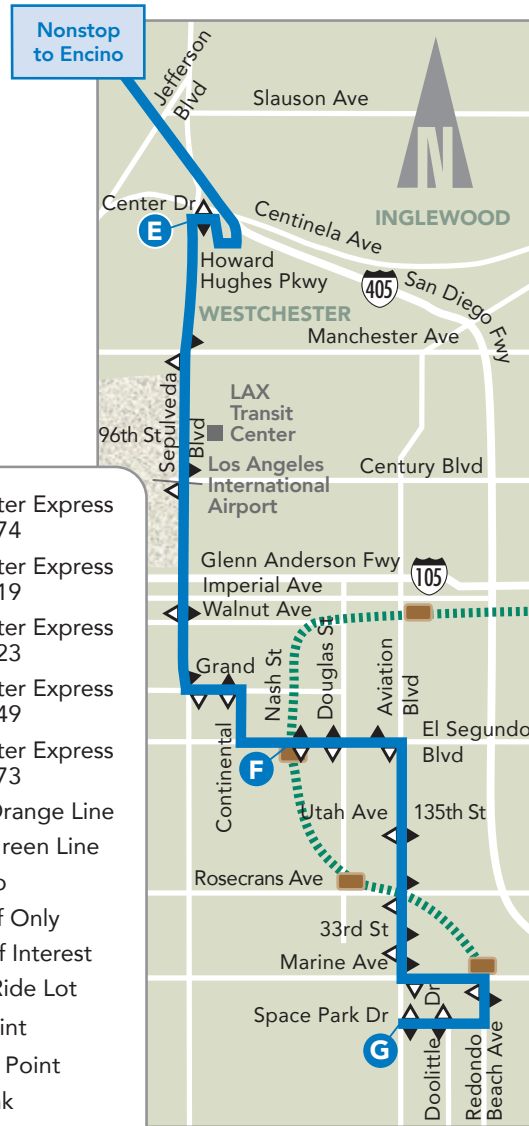

LAX/EL SEGUNDO

Nonstop to Encino

PARK & RIDE LOCATIONS

- **Sylmar Metrolink**
  12219 N. Frank Modugno Dr., Sylmar
- **Caltrans Park & Ride**
  15550 Chatsworth St., Granada Hills
- **St. Stephens Lutheran Church**
  15950 Chatsworth St., Granada Hills
- **Encino Park & Ride**

City of Los Angeles
Department of Transportation

(213, 310, 323 or/o 818) 808-2273
www.ladottransit.com