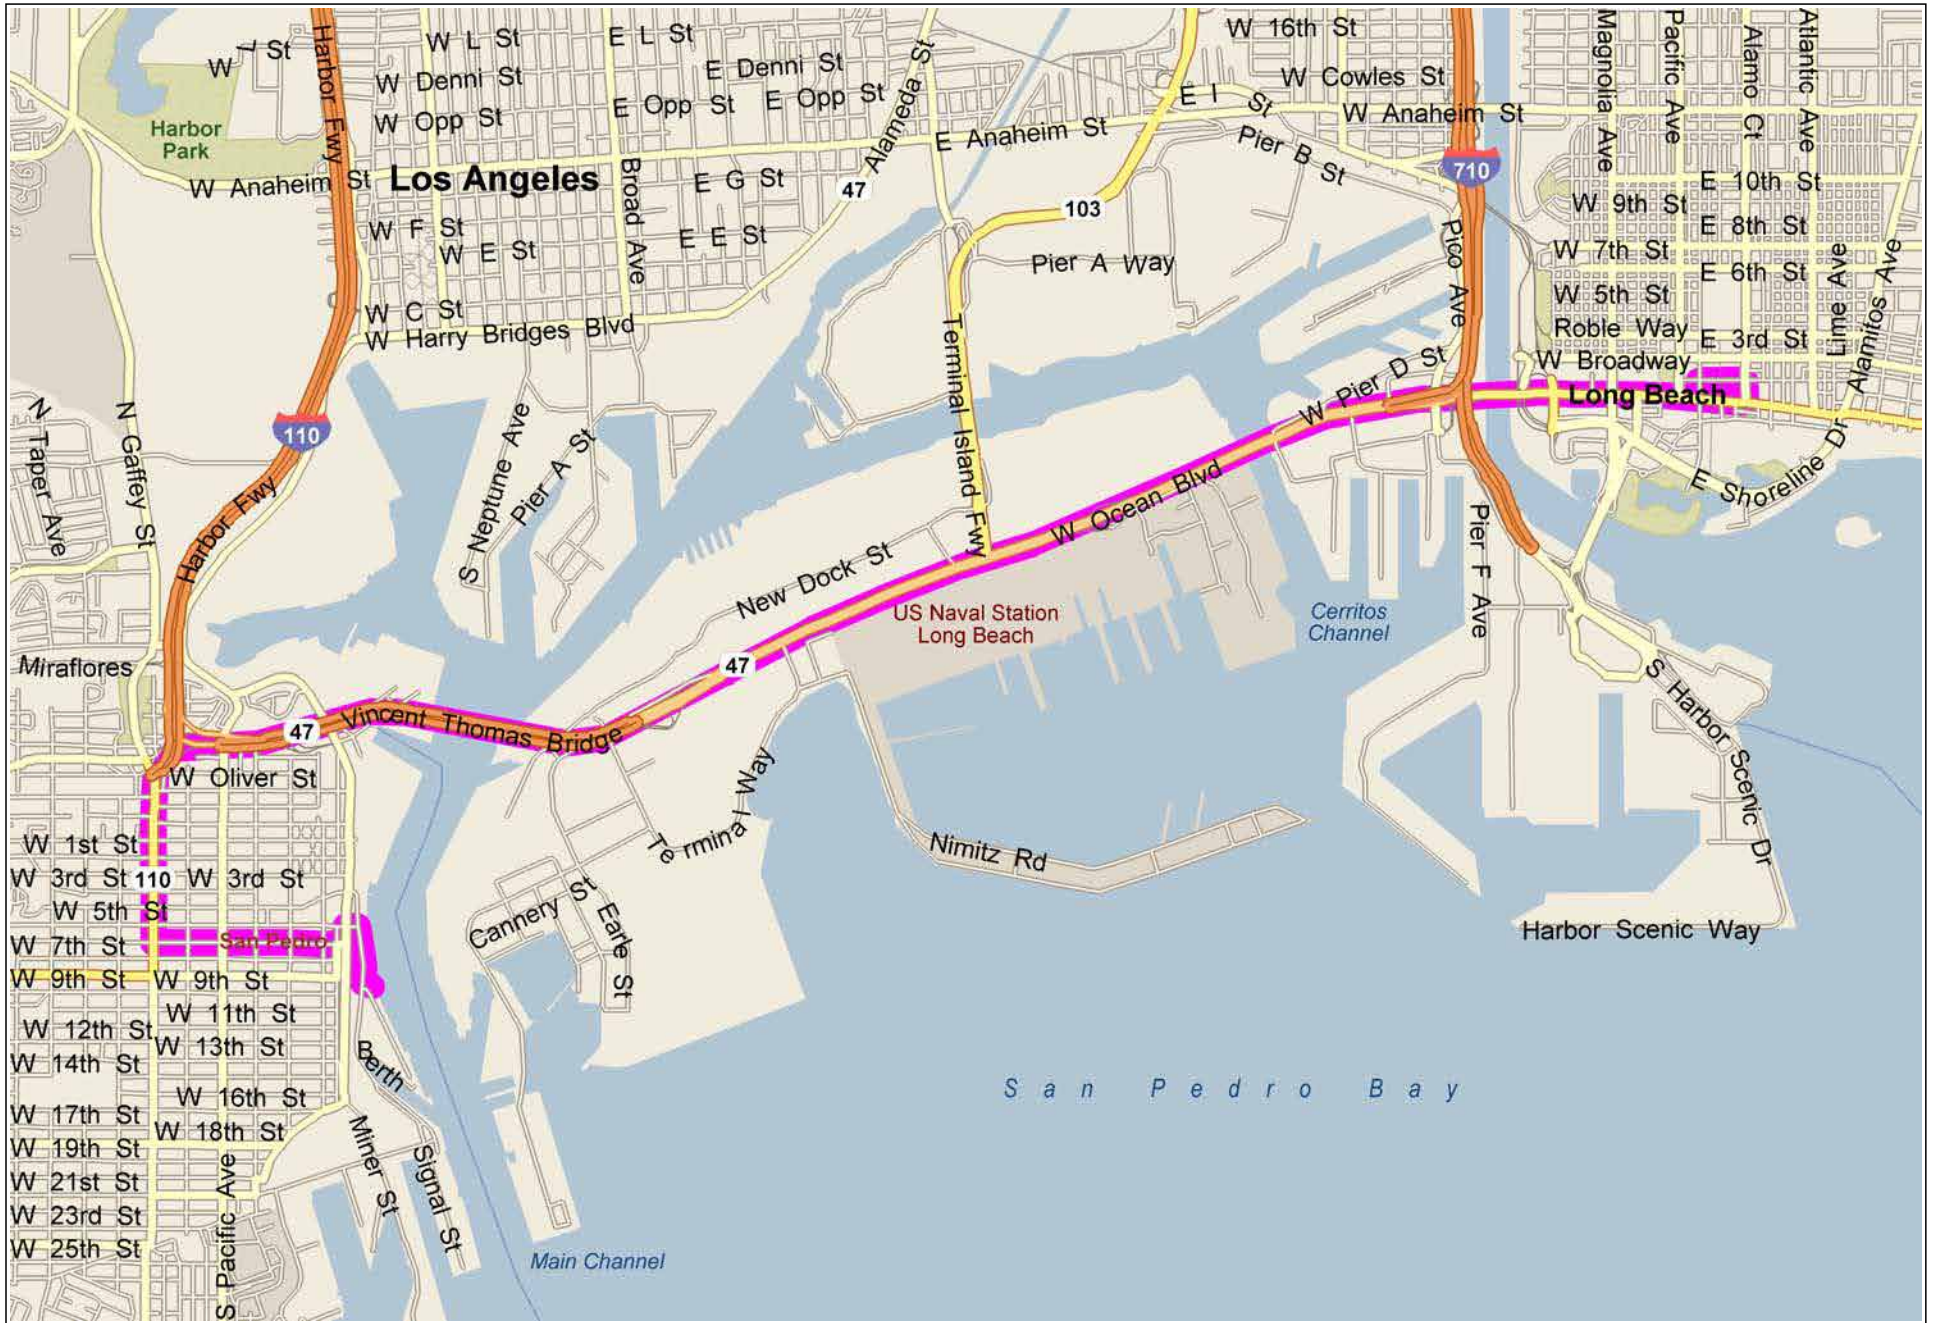

**EXISTING ROUTE
NO CHANGES**

	Tentatively planned for late 2017			Tentatively planned for 2018 / 2019	
	ADDED SERVICE	EXTEND WEEKDAY HOURS	EXTEND WEEKEND HOURS	INCREASE FREQUENCIES	ROUTE CHANGE
Commuter Express 142					

COMMUTER EXPRESS LINE 142 - NO CHANGE IN ROUTE

EXISTING Route