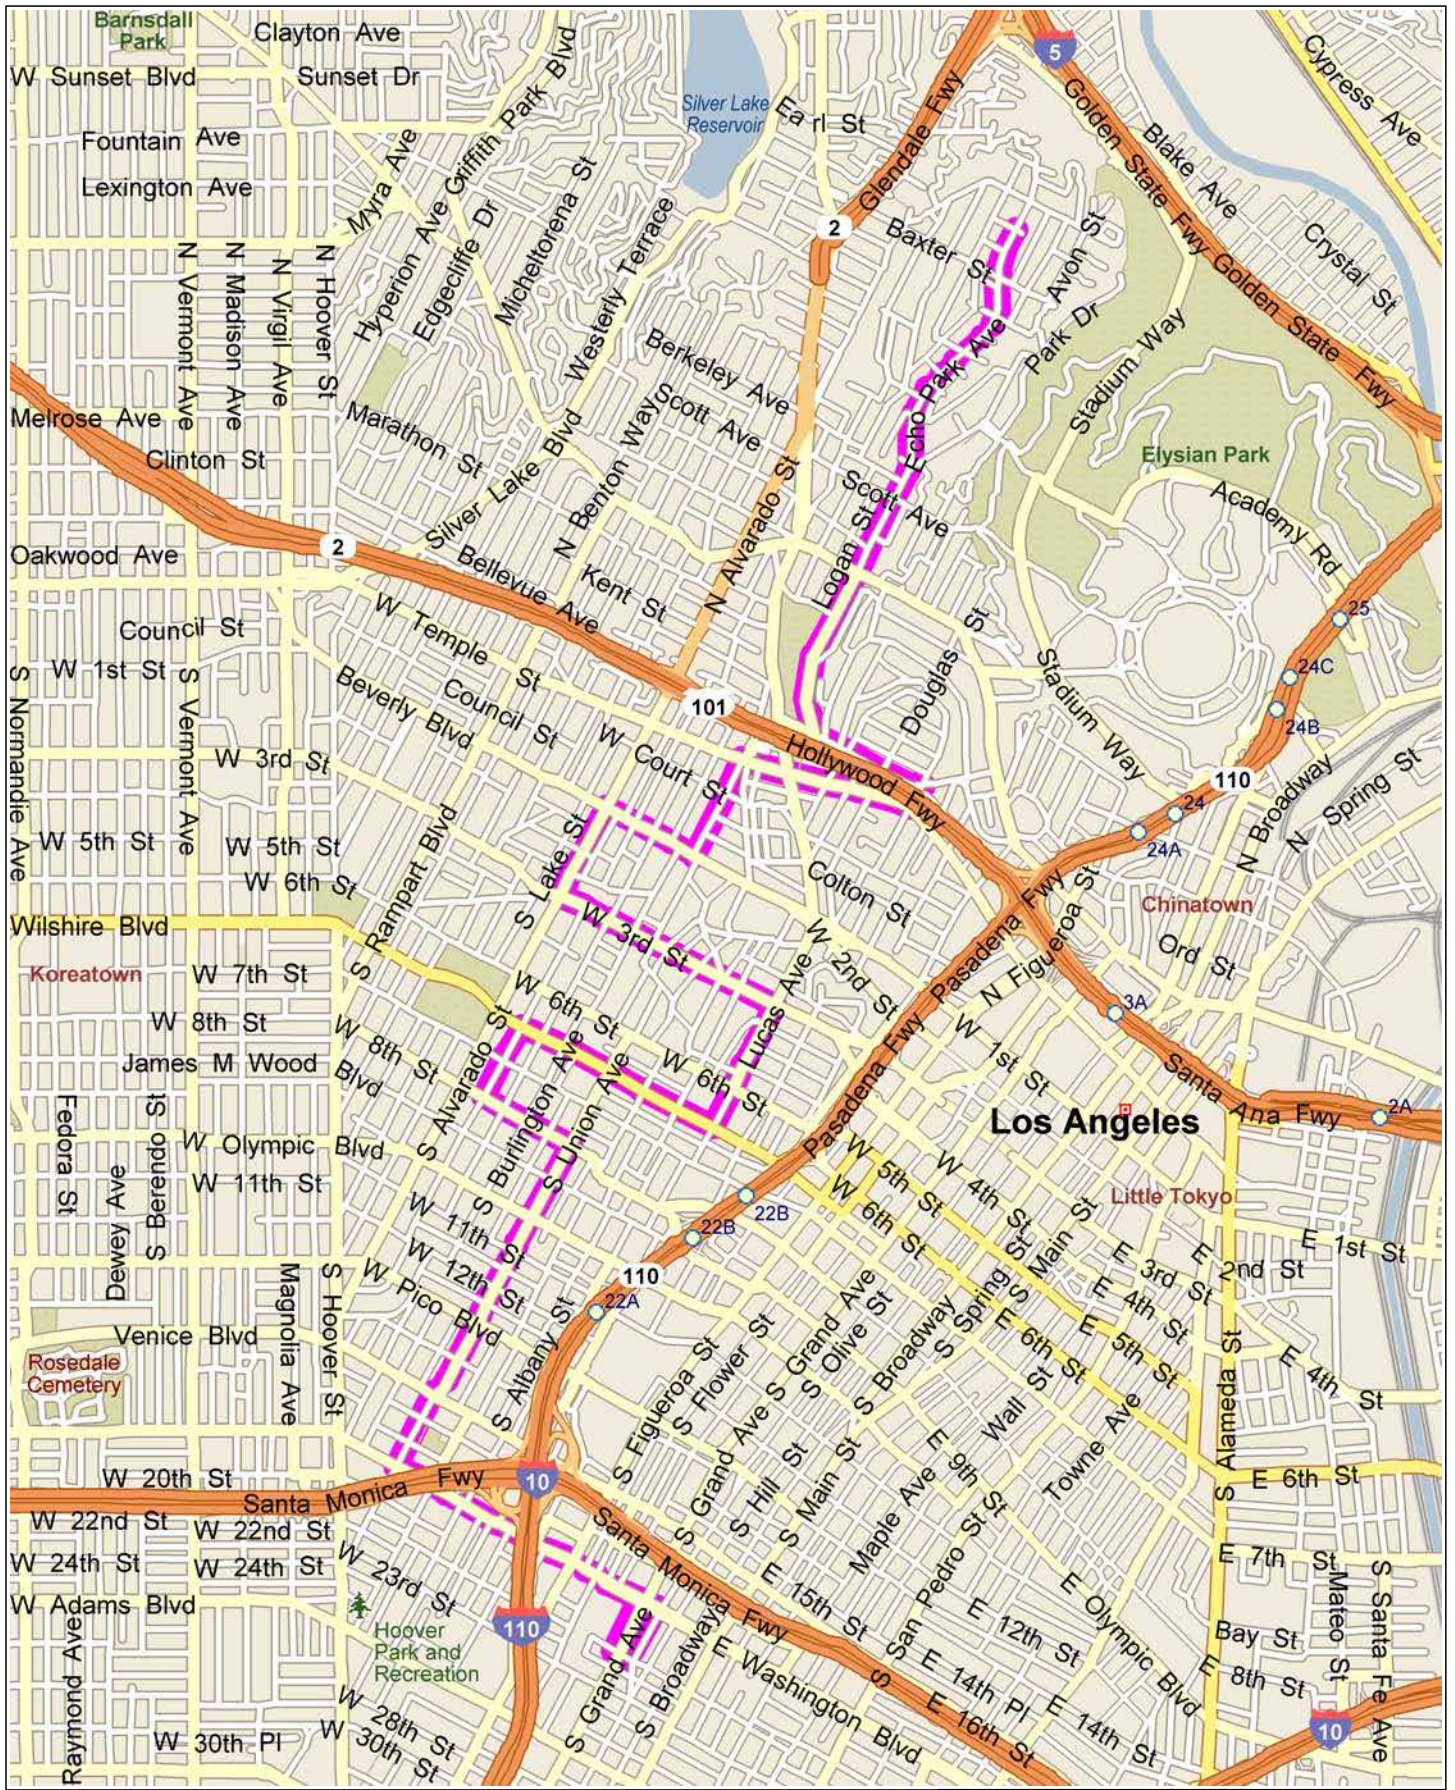

**EXISTING ROUTE
NO CHANGES**

	Tentatively planned for late 2017			Tentatively planned for 2018 / 2019	
	ADDED SERVICE	EXTEND WEEKDAY HOURS	EXTEND WEEKEND HOURS	INCREASE FREQUENCIES	ROUTE CHANGE
Pico Union/Echo Park					

DASH PICO UNION / ECHO PARK - NO CHANGE IN ROUTE

0 mi 0.5 1 1.5

EXISTING Route