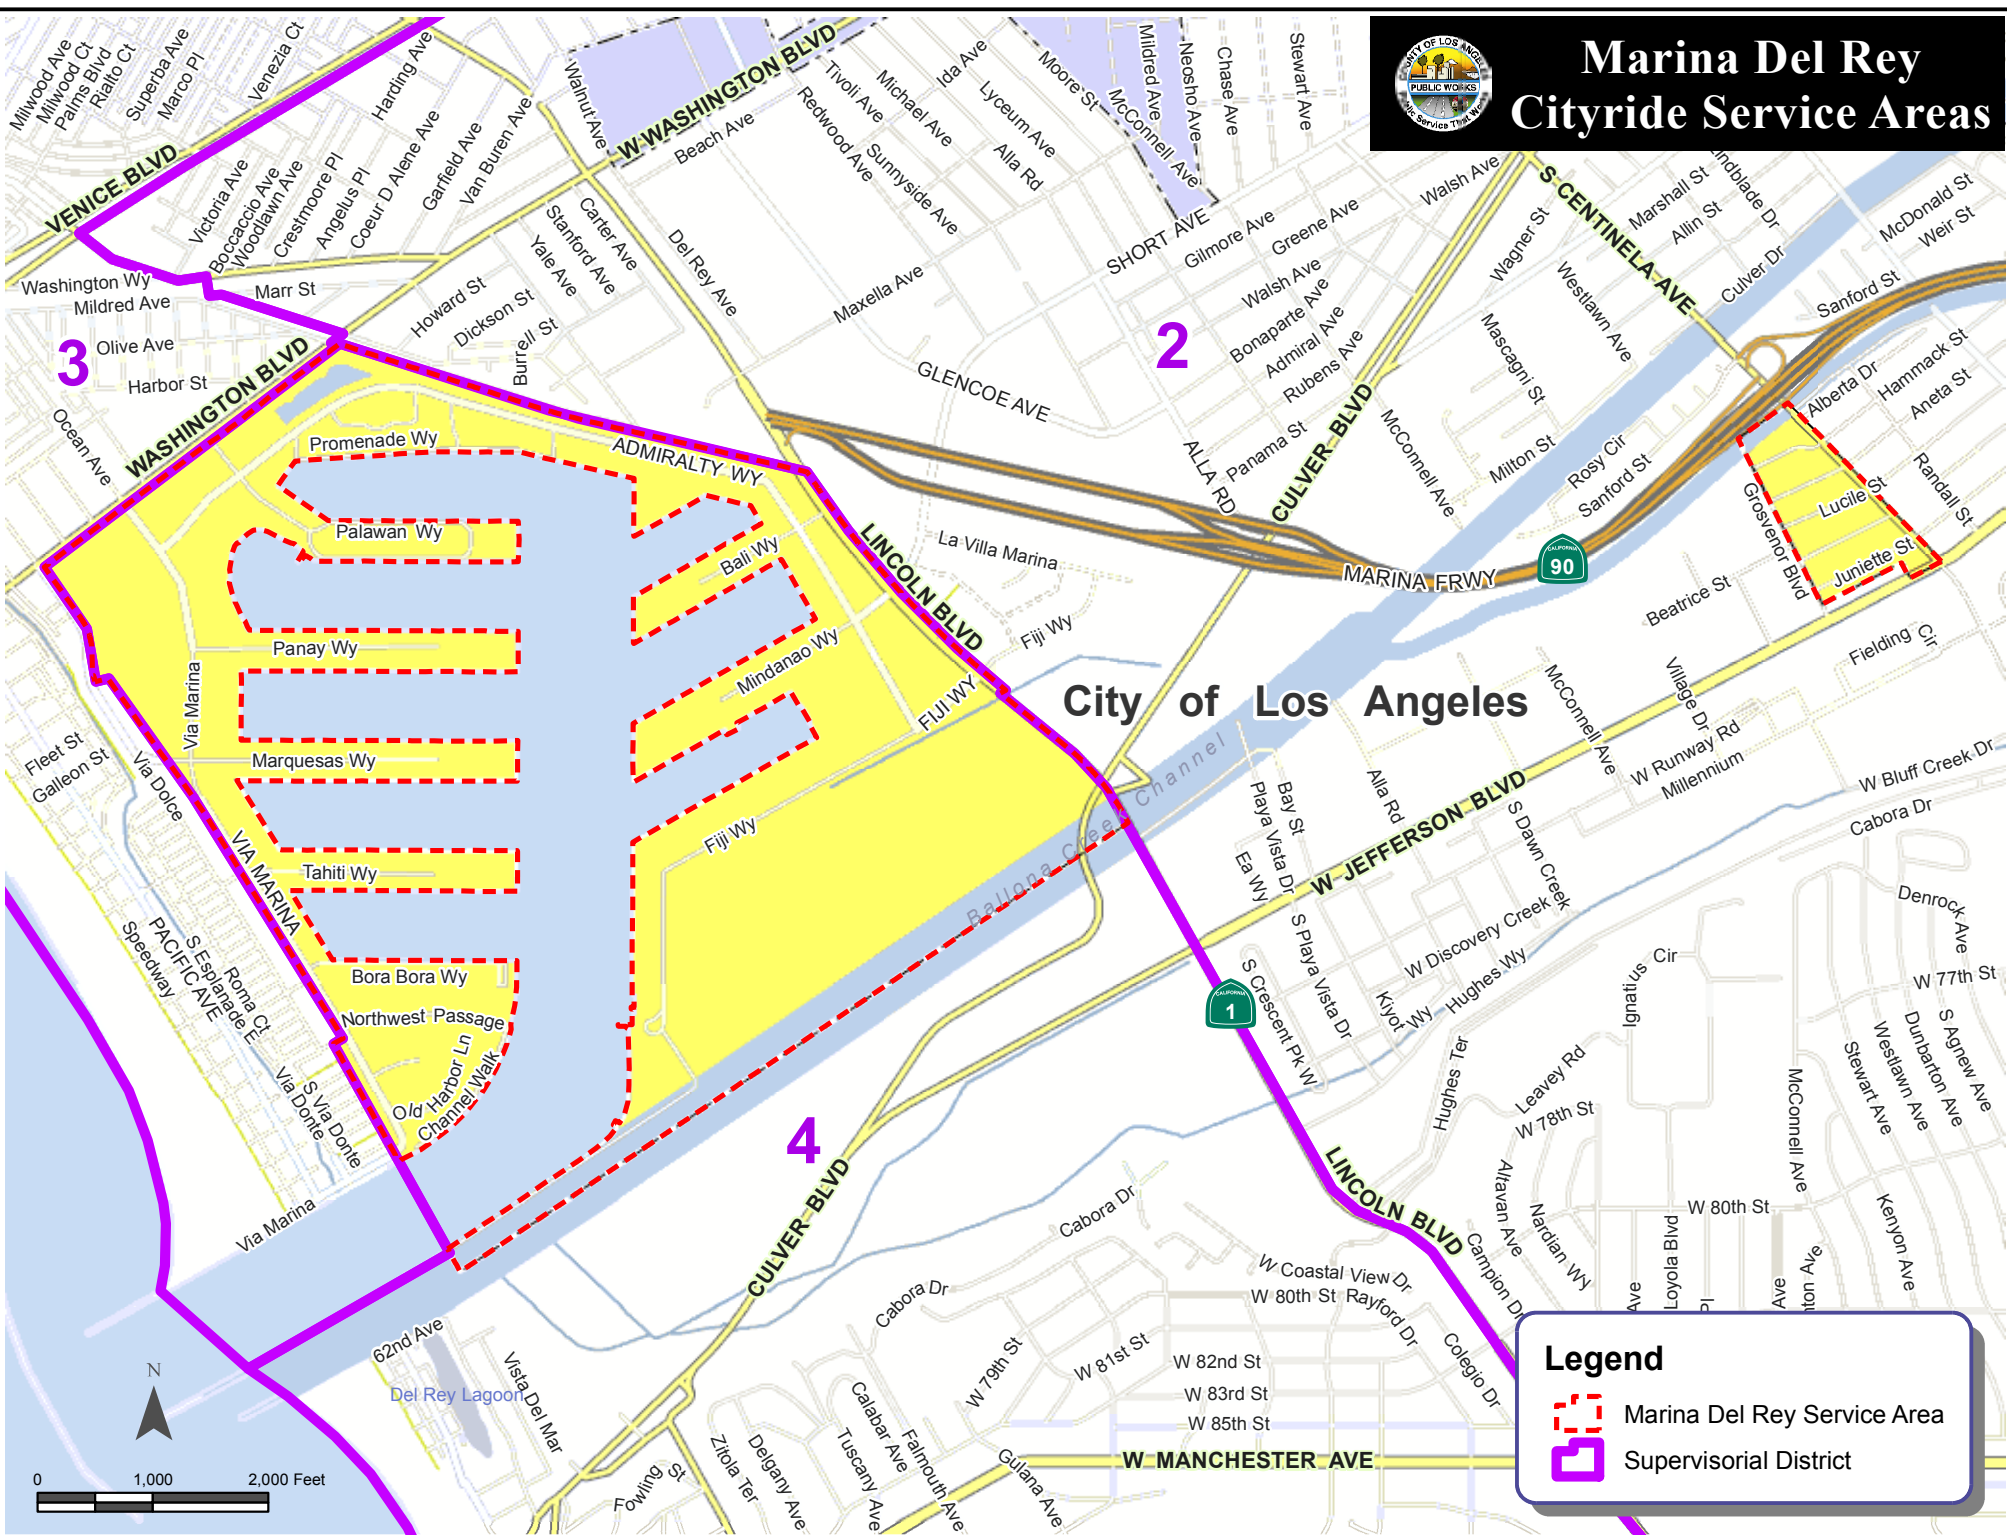

# Marina Del Rey Cityride Service Areas

**Legend**

- Marina Del Rey Service Area
- Supervisorial District

REF: \\pvgisfile\GIS\_Services\MP\GIS\projects\pdd\A Ride\ZipCode\MDR & Community\Rev\MDR\_Detail\_rev.mxd DATE: Mar 9, 2017